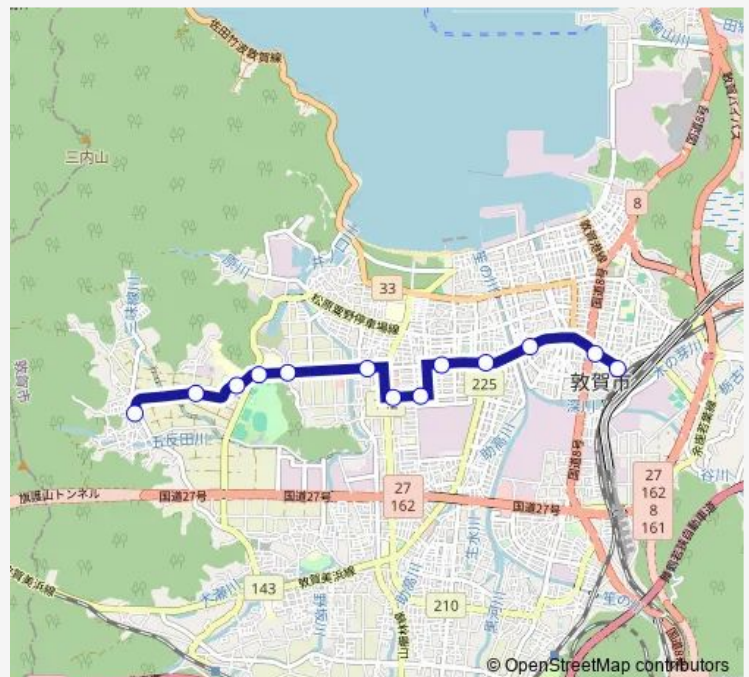

### Route schedule

沓見 — 敦賀駅

Monday	09:15-15:35
Tuesday	09:15-15:35
Wednesday	09:15-15:35
Thursday	09:15-15:35
Friday	09:15-15:35
Saturday	11:43-15:35
Sunday	11:43-15:35

### Route info

Direction: 沓見

Stops: 16

Trip Duration: 0 hour 22 min

3 中央線

BusMaps

## Route info

Direction: 敦賀駅

Stops: 13

Trip Duration: 0 hour 18 min

## Route info

Direction: 敦賀駅

Stops: 16

Trip Duration: 0 hour 23 min

3 中央線 Bus time schedules and route maps are available in an offline PDF at busmaps.com. Use the busmaps.com website to see live bus times, train schedule or subway schedule, and step-by-step directions for all public transit in Tsuruga