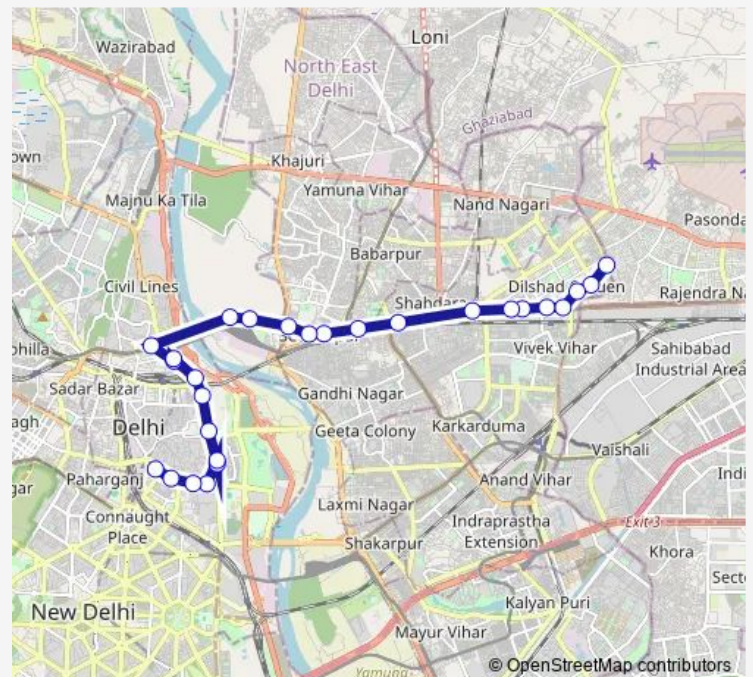

Thursday 06:05-22:35

Friday 06:05-22:35

Saturday 06:05-22:35

Sunday 06:05-22:35

Route info

Direction: New Seema Puri Depot Cluster

Stops: 27

Trip Duration: 1 hour 5 min

■ 214down

BusMaps

Darya Ganj Golcha Cinema

Golcha Cinema

Delhi Gate (JLN Marg)

Lnjp Hospital

Zakir Husain College

PS Kamla Market