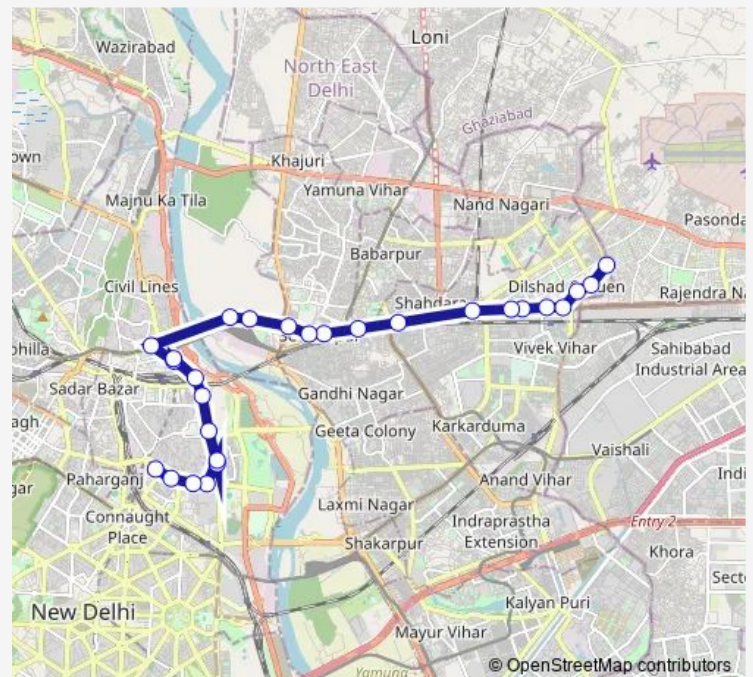

### Route schedule

New Seema Puri Depot Cluster — PS Kamla Market

Monday 06:05-22:35

Tuesday 06:05-22:35

Wednesday 06:05-22:35

Thursday 06:05-22:35

Friday 06:05-22:35

Saturday 06:05-22:35

Sunday 06:05-22:35

### Route info

Direction: New Seema Puri Depot Cluster

Stops: 27

Trip Duration: 1 hour 5 min

214down

BusMaps

Darya Ganj Golcha Cinema

Golcha Cinema