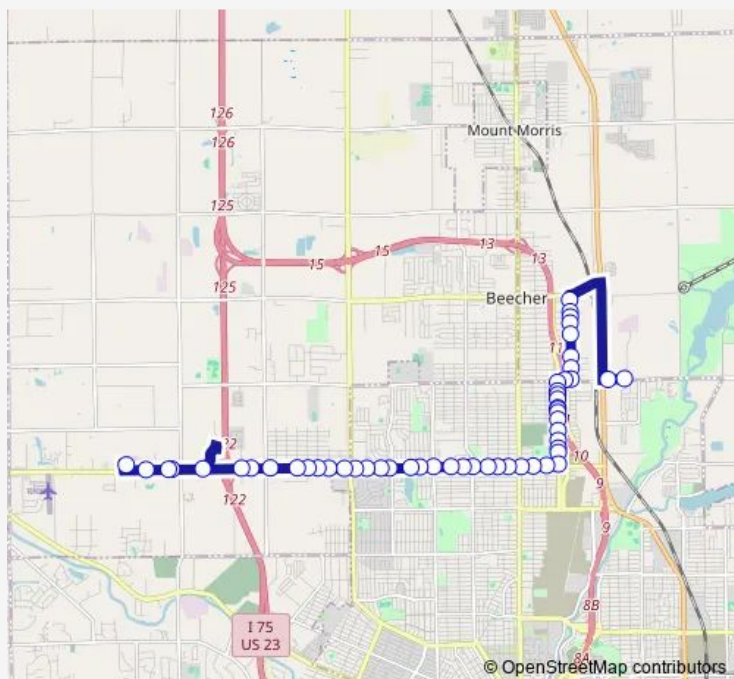

Route schedule

W Pierson Aldi — Carpenter at Energy

Monday	07:15-22:15
Tuesday	07:15-22:15
Wednesday	07:15-22:15
Thursday	07:15-22:15
Friday	07:15-22:15
Saturday	07:15-22:15
Sunday	10:15-18:15

Route info

Direction: W Pierson Aldi

Stops: 38

Trip Duration: 0 hour 23 min

13 — Crosstown North

EBD Pierson at Fulton

EBD Pierson at Saginaw

EBD Pierson at North

EBD Pierson at Industrial

Yorkshire at Carpenter

Morningside at Pemberton

Pemberton Drive

Carpenter at Roseanna

Carpenter at Energy

Direction

Carpenter at Energy — W Pierson Aldi

53 stops

Friday 06:45-22:45

Saturday 06:45-22:45

Sunday 09:45-18:45

Route info

Direction: Carpenter at Energy

Stops: 53

Trip Duration: 0 hour 26 min

WBD Pierson at North