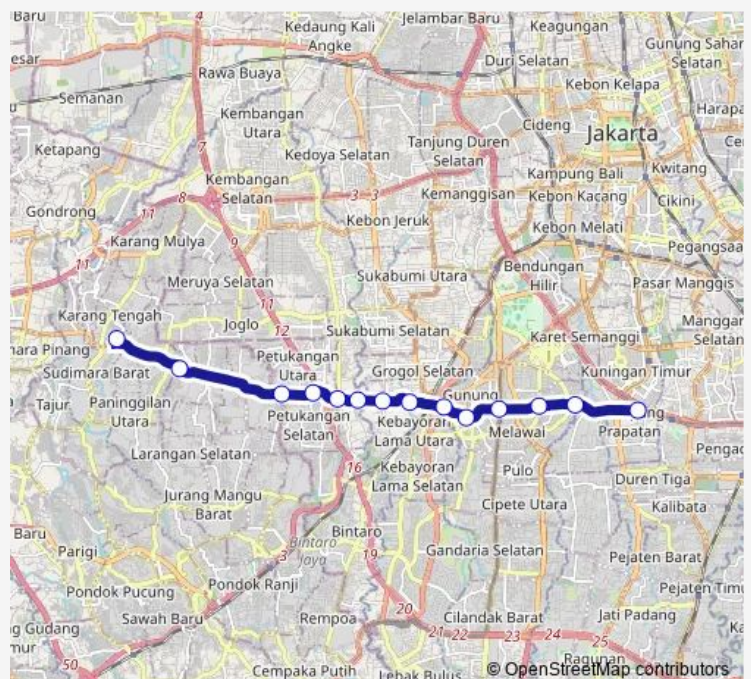

Bus 13 Ciledug - Tendea

[Go to website](#)

Direction

Tendea — CBD Ciledug

14 stops

[Open route schedule](#)

Tendea

Rawa Barat

Tirtayasa

CSW 1

Mayestik

Velbak

Kebayoran Lama

Seskoal

Cipulir

Swadarma

JORR

Adam Malik

Puri Beta 2

CBD Ciledug

Route schedule

Tendea — CBD Ciledug

Monday 05:00

Tuesday 05:00

Wednesday 05:00

Thursday 05:00

Friday 05:00

Saturday 05:00

Sunday 05:00

Route info

Direction: Tendea

Stops: 14

Trip Duration: 1 hour 9 min

13 — Ciledug - Tendea