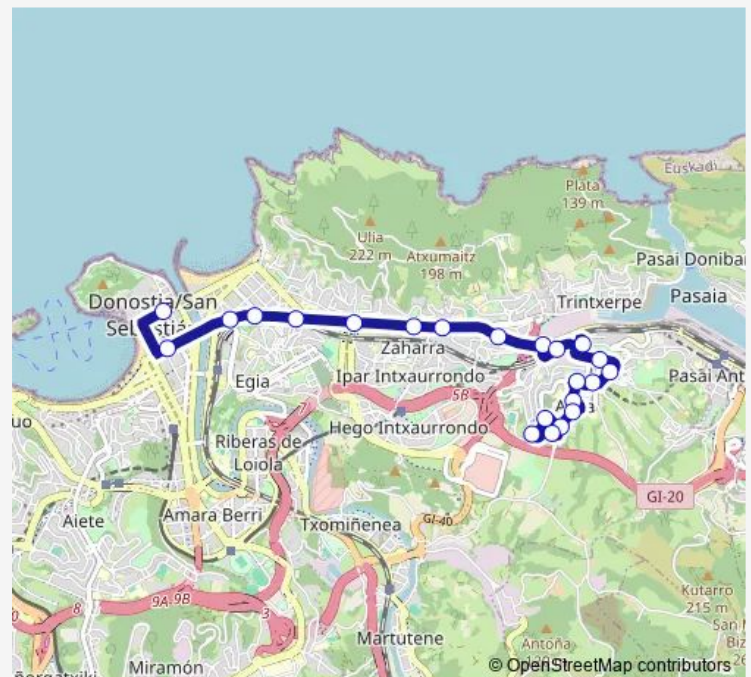

Thursday 05:33-23:30

Friday 05:33-23:30

Saturday 05:33-23:30

Sunday 08:30-23:30

Route info

Direction: Larratxo I

Stops: 22

Trip Duration: 0 hour 21 min