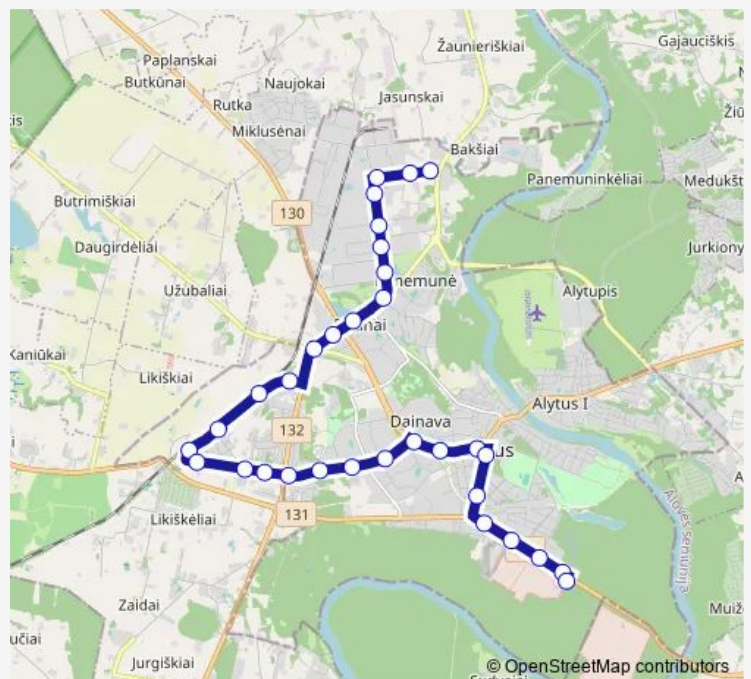

Bus 13 AB Dainava - Sodra - Statybininkų g. - Jūratės g. - Stoties g. - Pieninė

[Go to website](#)

Direction

Pieninė — AB Dainava

32 stops

[Open route schedule](#)

Pieninė

Grūdų st.

Verslo kaimelis

Grūdai

Gelžbetonis

AB „Snaigė“

Siuvykla

Darželis

Gulbynė

Autobusų stotis

Dzūkijos dujos

Stoties g.

Kalvos

Geležinkelio stotis

Gražinos g.

Kadugių st.

Krivulės

Veterinarijos klinika

Medkirčių st.

Kurpių st.

Veterinarijos tarnyba

Route schedule

Pieninė — AB Dainava

Monday 06:19-16:41

Tuesday 06:19-16:41

Wednesday 06:19-16:41

Thursday 06:19-16:41

Friday 06:19-16:41

Saturday —

Sunday —

Route info

Direction: Pieninė

Stops: 32

Trip Duration: 0 hour 32 min