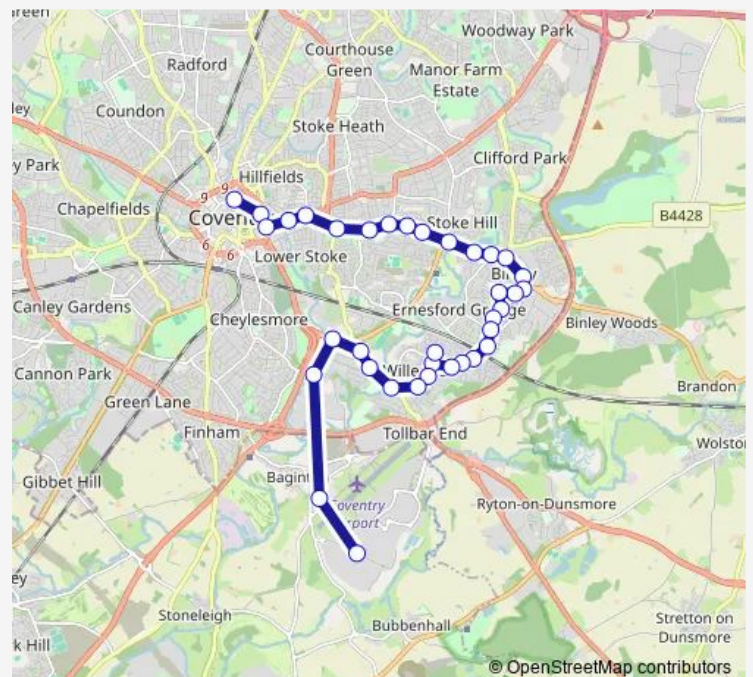

Invicta Rd

Sandwick Close

Swindale Croft

Route schedule

Segro Park DHL — Transport Museum

Monday 01:15-23:15

Tuesday 01:15-23:15

Wednesday 01:15-23:15

Thursday 01:15-23:15

Friday 01:15-23:15

Saturday 01:15-23:15

Sunday 01:15-23:15

Route info

Direction: Segro Park DHL

Stops: 39

Trip Duration: 0 hour 40 min

Route schedule

Transport Museum — Segro Park DHL

Monday 00:30-23:00

Tuesday 00:30-23:00

Wednesday 00:30-23:00

Thursday 00:30-23:00

Friday 00:30-23:00

Saturday 00:30-23:00

Sunday 00:30-23:00

Route info

Direction: Transport Museum

Stops: 36

Trip Duration: 0 hour 38 min

Arnhem Corner

St Bernards Walk

Rangemoor