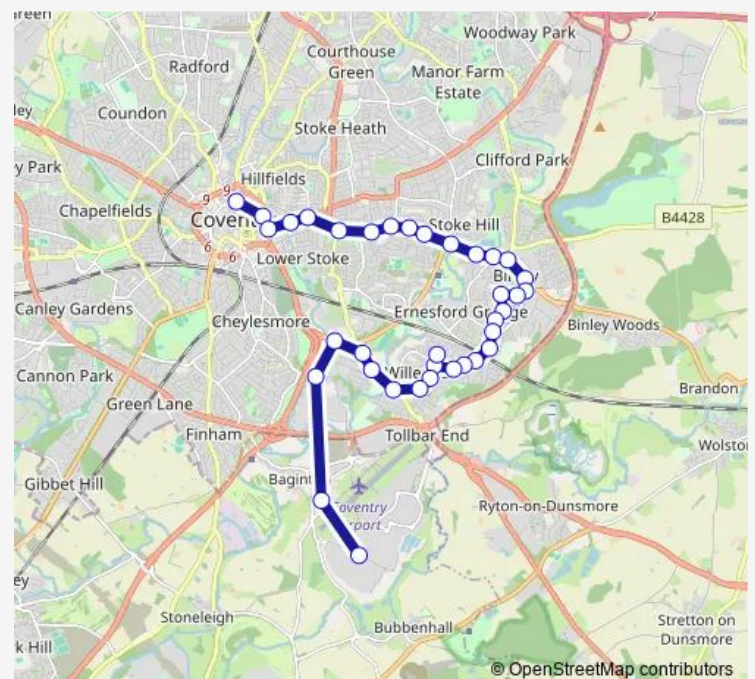

Invicta Rd

Sandwick Close

Swindale Croft

Route schedule

Segro Park DHL — Transport Museum

Monday 01:15-23:15

Tuesday 01:15-23:15

Wednesday 01:15-23:15

Thursday 01:15-23:15

Friday 01:15-23:15

Saturday 01:15-23:15

Sunday 01:15-23:15

Route info

Direction: Segro Park DHL

Stops: 39

Trip Duration: 0 hour 37 min

Route schedule

Transport Museum — Segro Park DHL

Monday 00:30-23:00

Tuesday 00:30-23:00

Wednesday 00:30-23:00

Thursday 00:30-23:00

Friday 00:30-23:00

Saturday 00:30-23:00

Sunday 00:30-23:00

Route info

Direction: Transport Museum

Stops: 36

Trip Duration: 0 hour 45 min

Arnhem Corner

St Bernards Walk

Rangemoor