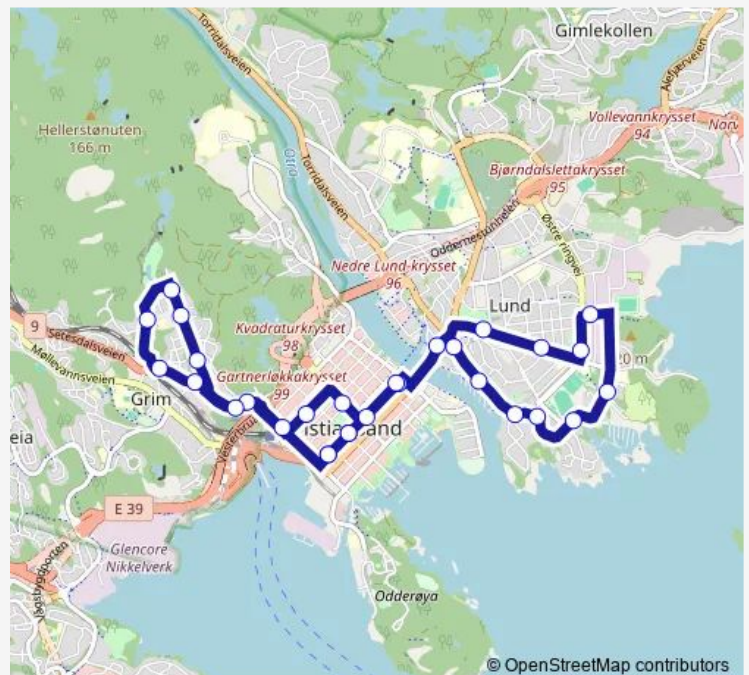

Saturday 09:18-14:18

Sunday —

Route info

Direction: Rådhuset

Stops: 29

Trip Duration: 0 hour 38 min

Stadionveien

Marvikskrysset

Freyasdalsveien

Lund kirke

Lund Torv

Kvadraturen videregående skole

Rådhuset

Tollbodgata

Direction

Rådhuset — Tollbodgata

33 stops

[Open route schedule](#)

Rådhuset

Tollbodgata

Vestre Strandgate

Banehaven

Jørgen Moes gate

Grimsbrua

Thursday 09:18-14:18

Friday 09:18-14:18

Saturday 09:18-14:18

Sunday —

Route info

Direction: Rådhuset

Stops: 33

Trip Duration: 0 hour 39 min