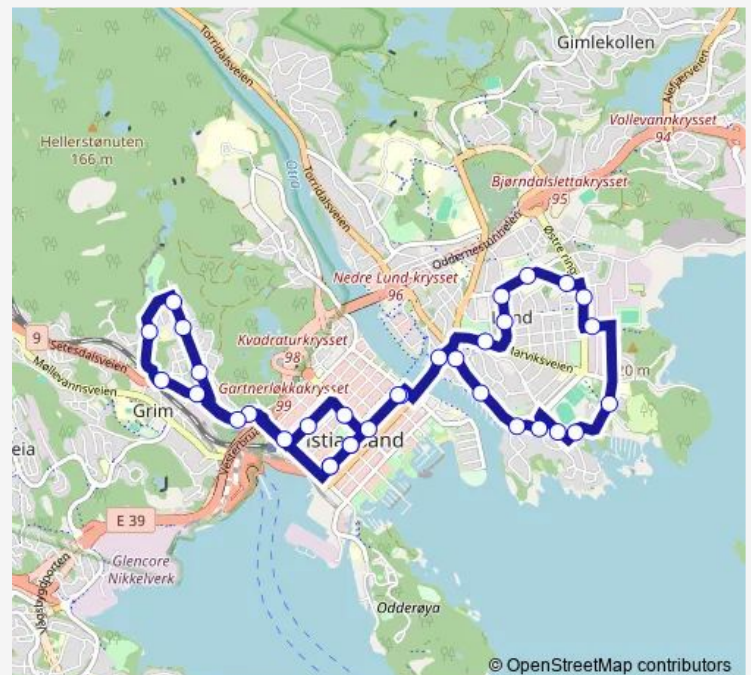

### Route schedule

Rådhuset — Tollbodgata

Monday 09:18-14:18

Tuesday 09:18-14:18

Wednesday 09:18-14:18

Thursday 09:18-14:18

Friday 09:18-14:18

Saturday 09:18-14:18

### Route info

Direction: Rådhuset

Stops: 33

Trip Duration: 0 hour 39 min

Bertesbukta

Stadionveien

Østre ringvei/Idunveien

Idunveien

## Route info

Direction: Dronningens gate

Stops: 32

Trip Duration: 0 hour 39 min

St. Olavs vei/Kongsgård allé

St. Olavs vei

Lund kirke

Lund Torv