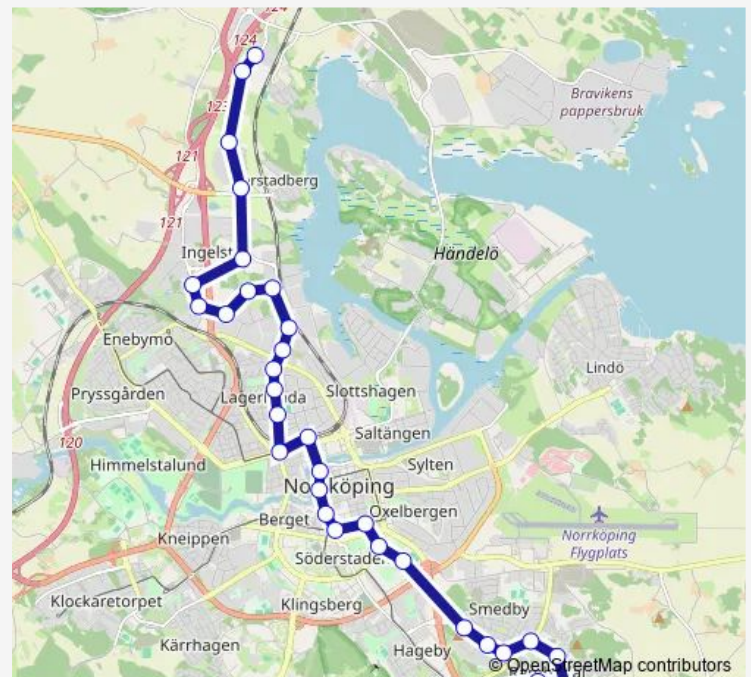

### Route schedule

Loddbý Allé — Norrköping Trumpetaregatan

Monday 05:53-23:05

Tuesday 00:05-23:05

Wednesday 00:05-23:05

Thursday 00:05-23:05

Friday 00:05-23:05

Saturday 00:05-21:41

### Route info

Direction: Loddbý Allé

Stops: 31

Trip Duration: 0 hour 43 min

Ljuraskolan

Kardusen

Smedbyskolan

Lidaleden