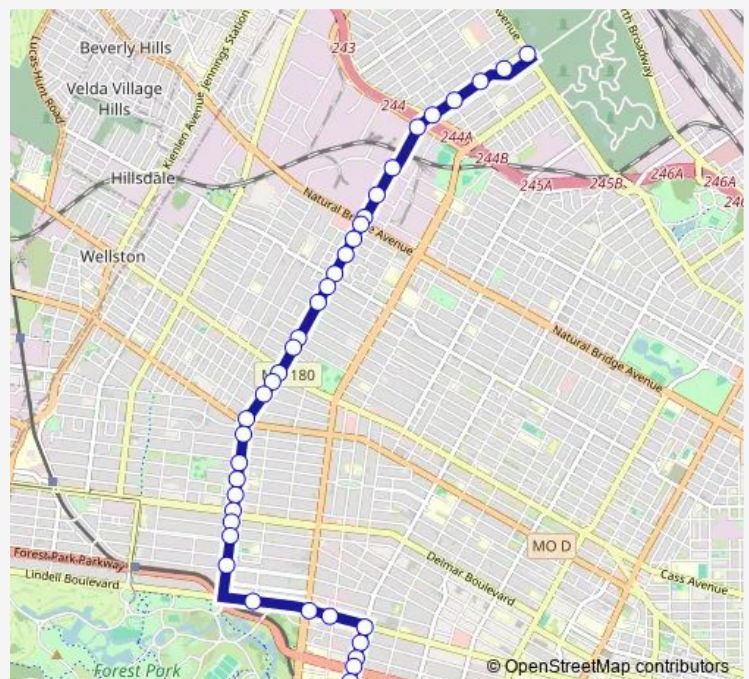

Union @ Cote Brilliante Nb

Union @ Wabada Nb

Union @ Northland Nb

Route schedule

Central West END Transit Center — West Florissant @ Union Sb

Monday 05:45-21:46

Tuesday 05:45-21:46

Wednesday 05:45-21:46

Thursday 05:45-21:46

Friday 05:45-21:46

Saturday 05:25-20:26

Sunday 05:25-20:26

Route info

Direction: Central West END Transit Center

Stops: 34

Trip Duration: 0 hour 25 min

Union @ Bircher Nb

Union @ Bircher Nb

Union @ Lillian Nb

Union @ Thekla Nb

Union @ Harney Nb

West Florissant @ Union Sb

Direction

West Florissant @ Union Sb — Central West END Transit Center

Friday 05:07-22:09

Saturday 04:47-19:49

Sunday 04:47-19:49

Route info

Direction: West Florissant @ Union Sb

Stops: 38

Trip Duration: 0 hour 24 min

Union @ Enright Sb