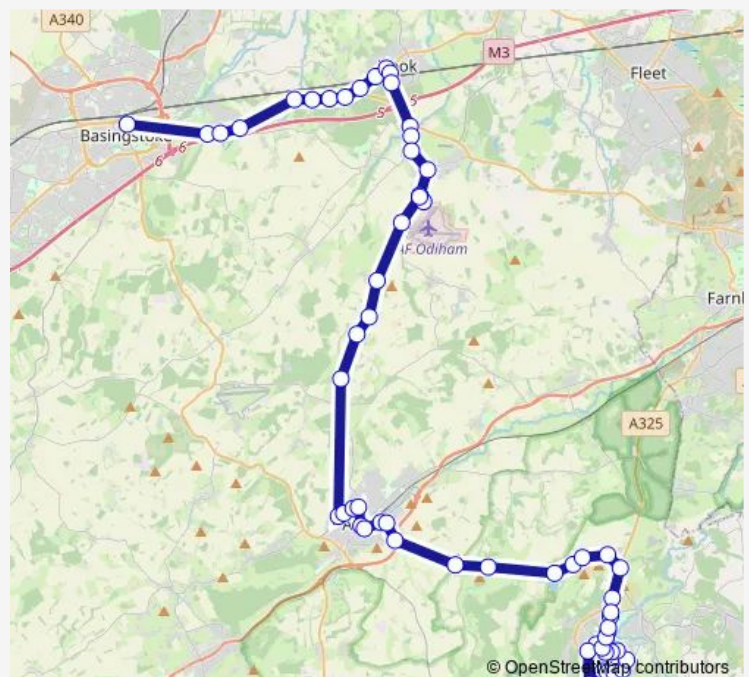

Old White Hart

Rail Station

Berry Court

Lord Derby Roundabout

Castle Bridge Cottages

Priors Corner

Crownfields

RAF Odiham Turning

Thursday 06:00-19:50

Friday 06:00-19:50

Saturday 06:00-19:50

Sunday —

Route info

Direction: Bus Station

Stops: 61

Trip Duration: 1 hour 22 min

Community Centre

Canada Way

The Shed

Chandler Drive

Bus Turning Circle

Chase Hospital

Forest Road

Garnet Road