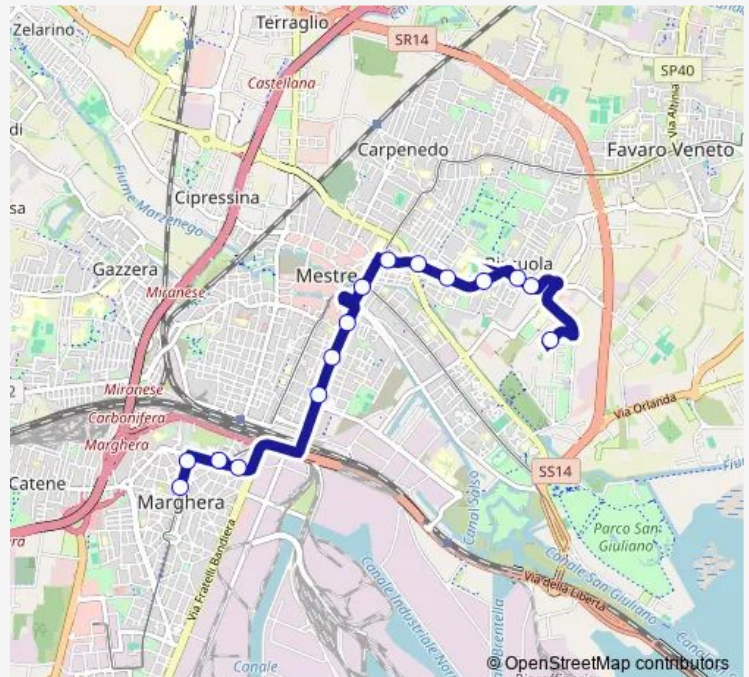

Bus 13 Camporese Gritti - Sant'Antonio Municipio

[Go to website](#)

Direction

Camporese Gritti — Sant'Antonio Municipio

15 stops

[Open route schedule](#)

- Camporese Gritti
- Bissuola Varrone
- Bissuola Esiodo
- Bissuola Tevere
- Bissuola Cadorna
- Bissuola Pisani
- Bissuola Colombo
- Mestre Centro B7
- Corso del Popolo Mestrina
- Corso del Popolo Milano
- Corso del Popolo Torino
- Durando Bellinato
- Giovannacci Ulloa
- Lavelli Paolucci
- Sant'Antonio Municipio

Route schedule

Camporese Gritti — Sant'Antonio Municipio

Monday	13:20
Tuesday	13:20
Wednesday	13:20
Thursday	13:20
Friday	13:20
Saturday	12:20
Sunday	—

Route info

Direction: Camporese Gritti

Stops: 15

Trip Duration: 0 hour 13 min

13 — Camporese Gritti - Sant'Antonio Municipio

13 Bus time schedules and route maps are available in an offline PDF at busmaps.com. Use the busmaps.com website to see live bus times, train schedule or subway schedule, and step-by-step directions for all public transit in Venice