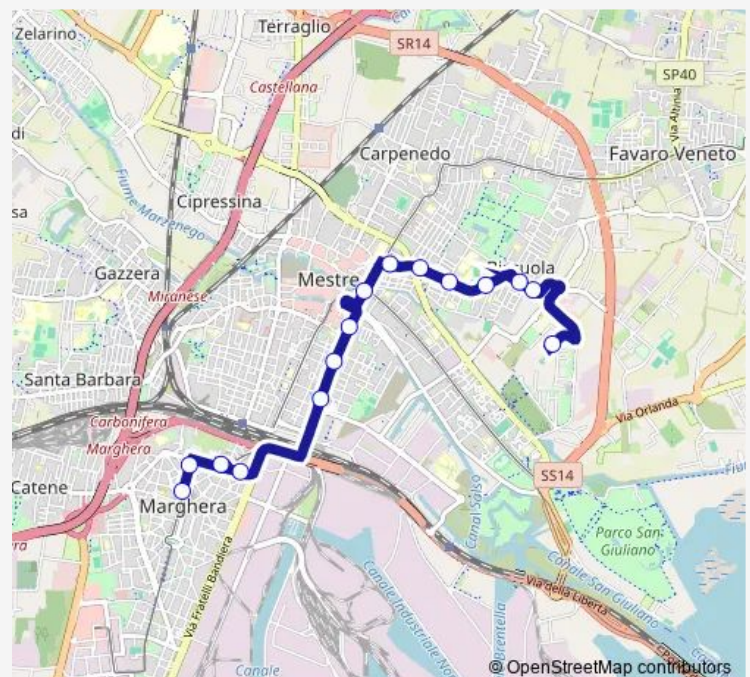

Bus 13 Camporese Gritti - Sant'Antonio Municipio

[Go to website](#)

Direction

Camporese Gritti — Sant'Antonio Municipio

15 stops

[Open route schedule](#)

- Camporese Gritti
- Bissuola Varrone
- Bissuola Esiodo
- Bissuola Tevere
- Bissuola Cadorna
- Bissuola Pisani
- Bissuola Colombo
- Mestre Centro B7
- Corso del Popolo Mestrina
- Corso del Popolo Milano
- Corso del Popolo Torino
- Durando Bellinato
- Giovannacci Ulloa
- Lavelli Paolucci
- Sant'Antonio Municipio

Route schedule

Camporese Gritti — Sant'Antonio Municipio

Monday	13:20
Tuesday	13:20
Wednesday	13:20
Thursday	13:20
Friday	13:20
Saturday	12:20
Sunday	—

Route info

Direction: Camporese Gritti

Stops: 15

Trip Duration: 0 hour 13 min

13 — Camporese Gritti - Sant'Antonio Municipio

13 Bus time schedules and route maps are available in an offline PDF at busmaps.com. Use the busmaps.com website to see live bus times, train schedule or subway schedule, and step-by-step directions for all public transit in Venice