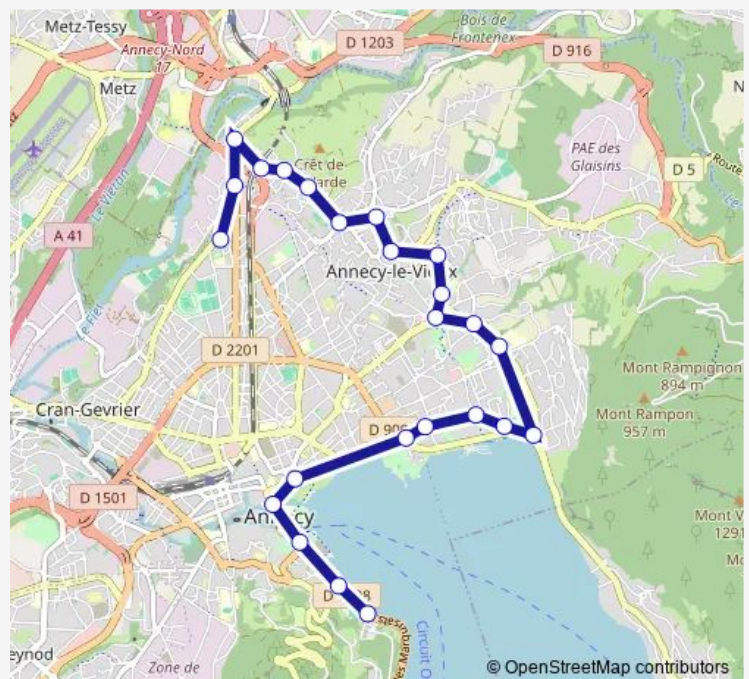

Direction

Annecy, Colmyr — Annecy, Piscine Patinoire

24 stops

[Open route schedule](#)

Annecy, Colmyr

Annecy, Marquisats

Annecy, Piscine Marquisats

Annecy, Hotel de ville

Saturday 00:00-22:17

Sunday —

Route info

Direction: Annecy, Colmyr

Stops: 24

Trip Duration: 0 hour 37 min

Annecy-le-Vieux, La Varde

Annecy, Colombiere

Annecy, Piscine Patinoire

Direction

Annecy, Piscine Patinoire — Annecy, Colmyr

23 stops

[Open route schedule](#)

Annecy, Piscine Patinoire

Annecy, Colombiere

Annecy-le-Vieux, La Varde

Stops: 24

Trip Duration: 0 hour 37 min

13 Bus time schedules and route maps are available in an offline PDF at busmaps.com. Use the busmaps.com website to see live bus times, train schedule or subway schedule, and step-by-step directions for all public transit in Annecy