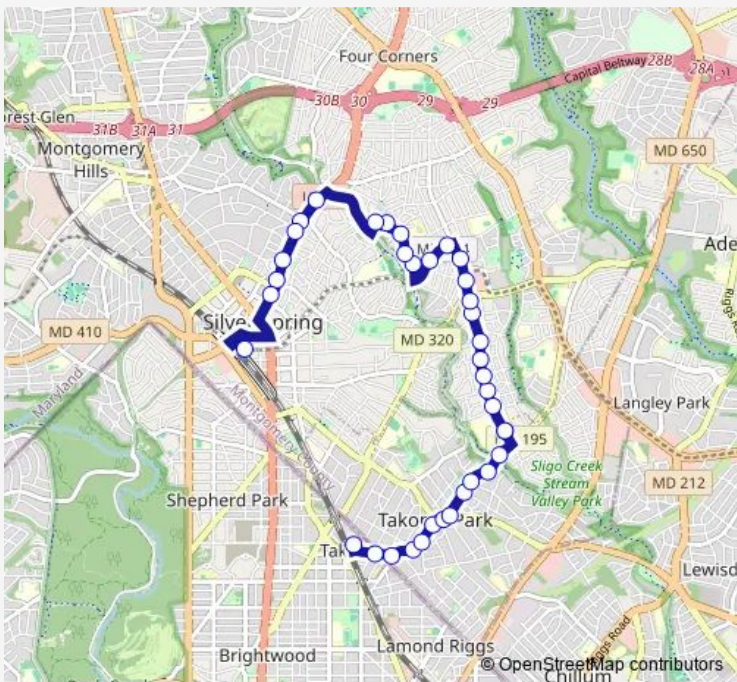

Bus 13 13-Silver Spring-Takoma

[Go to website](#)

Direction
 Takoma Station & BAY H — Silver Spring Station & BAY 112
 37 stops
[Open route schedule](#)

- Takoma Station & BAY H
- Carroll AVE & Maple Ave
- Carroll AVE & Laurel Ave
- Carroll AVE & Tulip Ave
- Carroll AVE & Columbia Ave
- Carroll AVE & Philadelphia Ave
- Carroll AVE & Grant Ave
- Carroll AVE & Ethan Allen Ave
- Carroll AVE & Boyd Ave
- Carroll AVE & Lincoln Ave
- Carroll AVE & OLD Carroll Ave
- Carroll AVE & Sligo Creek Pkwy
- Flower AVE & Carroll Ave
- Flower AVE & Carroll Ave
- Flower AVE & Maplewood Ave
- Flower AVE & Kennebec Ave
- Flower AVE & Houston Ave
- Flower AVE & Hudson Ave
- Flower AVE & Wabash Ave
- Flower AVE & Domer Ave
- Flower AVE & Piney Branch Rd

Route schedule
 Takoma Station & BAY H — Silver Spring Station & BAY 112

Monday	06:00-18:20
Tuesday	06:00-18:20
Wednesday	06:00-18:20
Thursday	06:00-18:20
Friday	06:00-18:20
Saturday	—
Sunday	—

Route info
 Direction: Takoma Station & BAY H
 Stops: 37
 Trip Duration: 0 hour 25 min

Direction: Silver Spring Station & BAY 112

Stops: 39

Trip Duration: 0 hour 31 min

Flower AVE & Kennebec Ave

Flower AVE & Maplewood Ave

Flower AVE & Carroll Ave

Carroll AVE & Adventist Hosp Drwy

Carroll AVE & Niagara Ct

Carroll AVE & Maple Ave

Takoma Station & BAY H

13 Bus time schedules and route maps are available in an offline PDF at busmaps.com. Use the busmaps.com website to see live bus times, train schedule or subway schedule, and step-by-step directions for all public transit in Washington