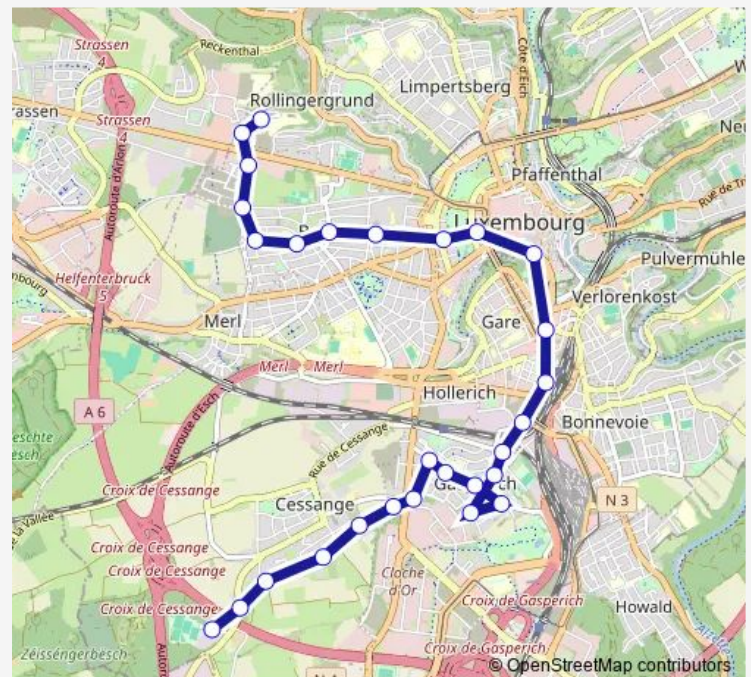

Gasperich, Clemenceau

Gasperich, Richard Wagner

Gasperich, Millewee

Gasperich, Déportation

Centre, Alsace

Luxembourg, Gare Centrale routière

Gare, Al Avenue

Centre, F.D. Roosevelt

Thursday 04:46-23:40

Friday 04:46-23:40

Saturday 05:10-23:40

Sunday 05:10-23:40

Route info

Direction: Cessange, Boy Konen

Stops: 28

Trip Duration: 0 hour 38 min

Belair, Kierch

Belair, Oradour

Merl, Kierfecht

Belair, Val Ste Croix

Belair, Aubépinés

Belair, Kannerklinick/Maternité

Luxembourg, Centre Hospitalier

Direction

Wednesday 05:21-23:51

Thursday 05:21-23:51

Friday 05:21-23:51

Saturday 05:21-23:50

Sunday 05:21-23:51

Route info

Direction: Luxembourg, Centre Hospitalier

Stops: 28