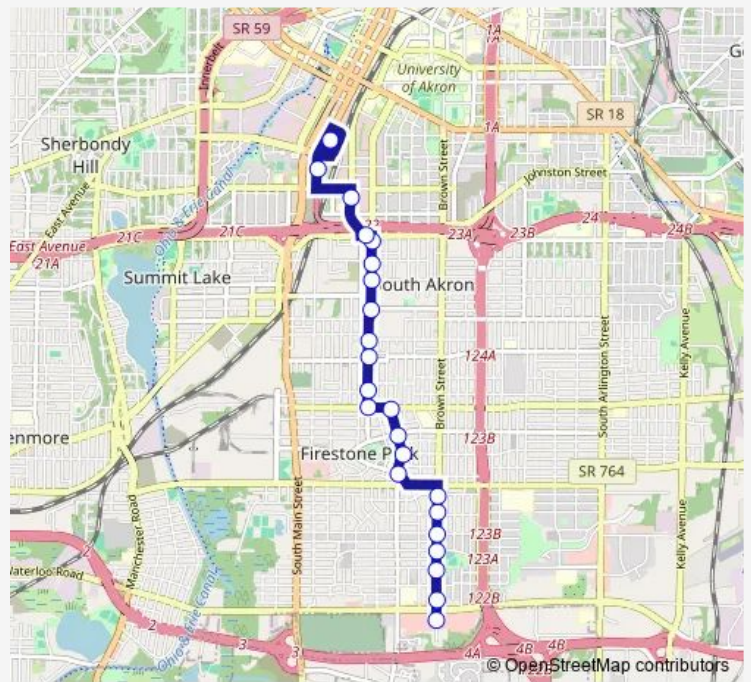

E. Archwood Ave & Grant St

Grant St & E Emerling Ave

Grant ST & Cole Ave

Grant St & Stanton Ave

Grant St & Morgan Ave

Grant St & Baird St

Grant St & E. Crosier St

Grant St & E. South St

E. South St & Wolf Ledges Pkwy

Wolf Ledges Pkwy & E. Thornton St

Route schedule

E. Waterloo Rd @ Giant Eagle — RKP Transit Center

Monday	05:08-23:20
Tuesday	05:08-23:20
Wednesday	05:08-23:20
Thursday	05:08-23:20
Friday	05:08-23:20
Saturday	05:37-21:22
Sunday	08:54-18:52

Route info

Direction: E. Waterloo Rd @ Giant Eagle

Stops: 23

Trip Duration: 0 hour 17 min

13 — Grant/Firestone

701 S. Broadway St

RKP Transit Center

Direction

Thursday 05:30-23:30

Friday 05:30-23:30

Saturday 06:00-22:00

Sunday 09:30-19:30

Route info

Direction: RKP Transit Center

Stops: 24

Trip Duration: 0 hour 19 min