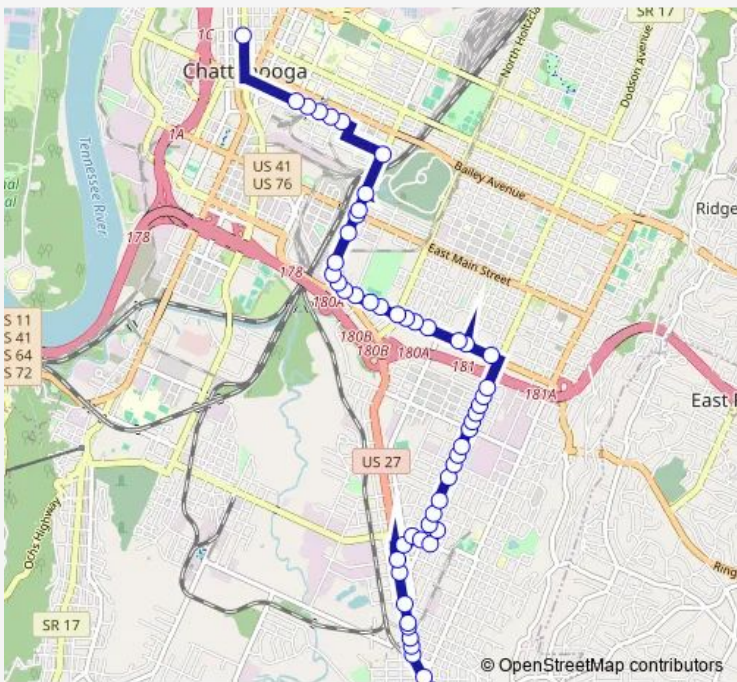

## Bus 13 Rossville

[Go to website](#)

**Direction**  
 State ST + State Line — Sholar + Carta  
 69 stops  
[Open route schedule](#)

- State ST + State Line
- West Gordon + Chickamauga
- Rossville Blvd + 50th
- Rossville Blvd + 49th
- Rossville Blvd + 48th
- Rossville + 47th
- Rossville Blvd + 46th
- Rossville Blvd + 45th
- Rossville Blvd + 44th
- Rossville Blvd + 6TH Avenue
- Rossville Blvd + 43rd
- Rossville Blvd + 40th
- Rossville Blvd + 39th
- 38th + Clio
- 3RD AVE + 37th
- 37th St & 4th Ave-1
- 37st & 5th Ave-1
- 5th Ave & 36th St-1
- 4TH AVE + 36th
- 4TH AVE + 35th
- 4TH AVE + 34th

Route schedule  
 State ST + State Line — Sholar + Carta

|           |             |
|-----------|-------------|
| Monday    | 11:25-18:25 |
| Tuesday   | 11:25-18:25 |
| Wednesday | 11:25-18:25 |
| Thursday  | 11:25-18:25 |
| Friday    | 11:25-18:25 |
| Saturday  | —           |
| Sunday    | —           |

Route info  
 Direction: State ST + State Line  
 Stops: 69  
 Trip Duration: 0 hour 50 min

4TH AVE + 32rd

4TH AVE + 31st

4TH AVE + 30th

4TH AVE + 29th

4TH AVE + 28th

4TH AVE + 27th

4TH AVE + Foust