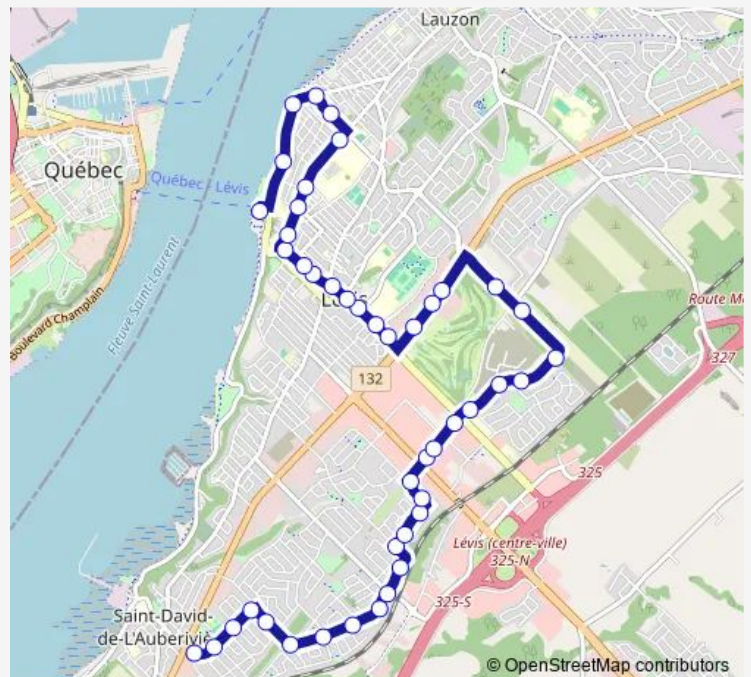

### Route schedule

Terminus de la Traverse — Station des Rubis

Monday 06:47-17:28

Tuesday 06:47-17:28

Wednesday 06:47-17:28

Thursday 06:47-17:28

Friday 06:47-17:28

Saturday —

### Route info

Direction: Terminus de la Traverse

Stops: 46

Trip Duration: 0 hour 26 min

Société de transport de Lévis

St-Omer / des Forts

St-Omer / É.-Dallaire

É.-Dallaire / Berlioz

## Route schedule

Station des Rubis — Terminus de la Traverse

Monday 06:25-17:58

Tuesday 06:25-17:58

Wednesday 06:25-17:58

Thursday 06:25-17:58

Friday 06:25-17:58

Saturday —

## Route info

Direction: Station des Rubis

Stops: 45

Trip Duration: 0 hour 28 min

Station Desjardins - Le 200

Station Desjardins - Le 150

Station de la Coop.-Desjardins

A.-Desjardins / O.-J.-Morin