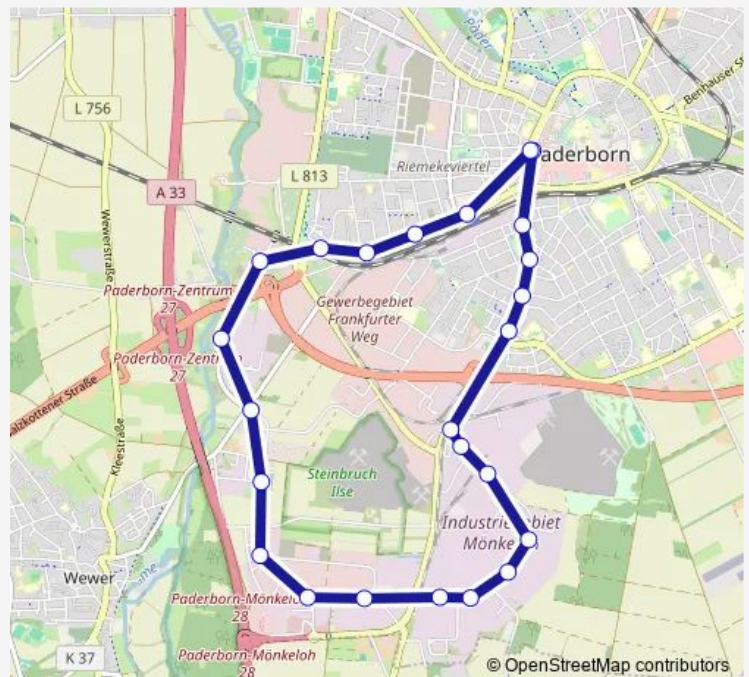

Saturday 10:15-18:15

Sunday —

Route info

Direction: Paderborn, Westerntor

Stops: 24

Trip Duration: 0 hour 28 min

Paderborn, Klöcknerstraße

Paderborn Hbf

Paderborn, Westertor

Direction

Paderborn, Westerntor — Paderborn, Westerntor

24 stops

[Open route schedule](#)

Paderborn, Westerntor

Paderborn, Mälzerstraße

Paderborn, Abtsbrede

Stops: 24

Trip Duration: 0 hour 28 min

Direction

Paderborn, Westertor — Paderborn, Westertor

24 stops

[Open route schedule](#)

Paderborn, Westertor

Paderborn, Mälzerstraße

Monday 22:30-23:30

Tuesday 20:30-23:30

Wednesday 22:30-23:30

Thursday 22:30-23:30

Friday 22:30-23:30

Saturday 20:30-23:30

Sunday —

Route info