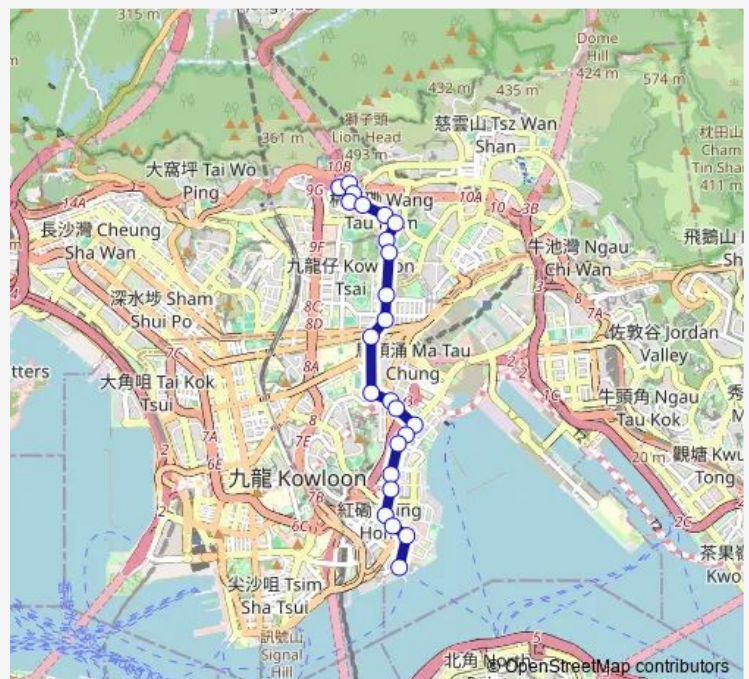

No.187 MA TAU WAI Road|Ma TAU WAI Road Naer MA Hang Chung Road

SHEUNG KEUNG ROAD NEAR PAU CHUNG STREET|SHEUNG KEUNG ROAD, PAU CHUNG STREET

TO KWA WAN Road, Outside TO KWA WAN Mansion

Route schedule

BROADCAST DRIVE, OUTSIDE JUMBO COURT — HUNG HOM (HUNG LUEN ROAD) GMB TERMINUS

Route info

Direction: BROADCAST DRIVE, OUTSIDE JUMBO COURT

Stops: 24

Trip Duration: 0 hour 22 min

13 — Kowloon Tong (Broadcast Drive) - Hung HOM (Hung Luen Road) **BusMaps**

No.243 TO KWA WAN Road

WORLD WIDE INDUSTRIAL BUILDING|TO KWA WAN
ROAD, NEAR CHI KIANG STREET