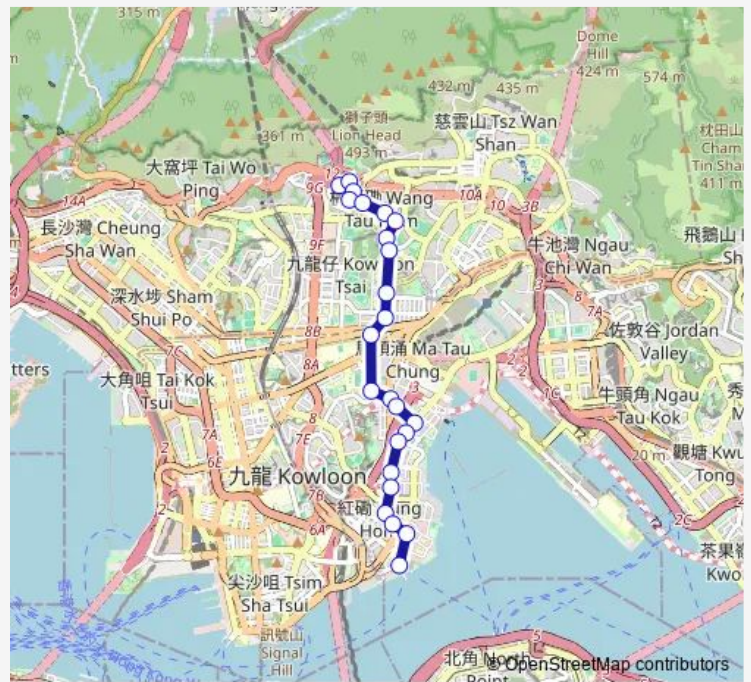

Route schedule
 Broadcast Drive, Outside Jumbo Court — Hung HOM (Hung Luen Road) GMB Terminus

Monday	07:30-19:10
Tuesday	07:30-19:10
Wednesday	07:30-19:10
Thursday	07:30-19:10
Friday	07:30-19:10
Saturday	07:30-19:10
Sunday	07:30-19:10

Route info

Direction: Broadcast Drive, Outside Jumbo Court

Stops: 24

Trip Duration: 0 hour 22 min

13 — Kowloon Tong (Broadcast Drive) - Hung HOM (Hung Luen Road) **BusMaps**

World Wide Industrial Building|To KWA WAN Road, Near
CHI Kiang Street

MA TAU WAI Road, Near Bowie Mansion

No.39 MA TAU WAI Road

MA TAU WAI Road, Outside Hung HOM Market

No.21 TAK MAN Street

TAK ON Street, Outside Treasure World

Hung HOM (Hung Luen Road) GMB Terminus

Direction

Thursday 07:00-09:00

Friday 07:00-09:00

Saturday 07:00

Sunday 07:00

Route info

Direction: Hung HOM (Hung Luen Road) GMB Terminus

Stops: 31

Trip Duration: 0 hour 22 min