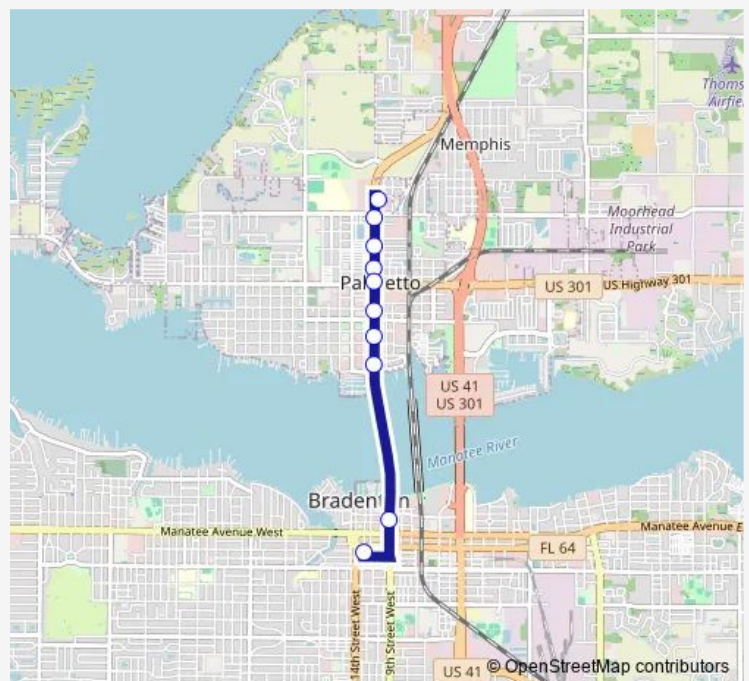

10th St E/US 41 N (Palmetto Village Shopping Ctr)

US 301/Palm 2nd

Haben Blvd/Manatee School for the Arts

Haben Blvd/8th St Circle E (Riviera Palms)

US 301/9th Ave E

Hasko Rd/Walmart Palmetto

Hasko Rd/ US 301

U.S. 301/U.S. 41 Ramp

10th St/2nd Ave W

10th St/4th Ave W

10th St/5th Ave Dr W

Route schedule

13th St W/6th Ave W (Downtown Station) — Palmetto Station

Monday	18:20
Tuesday	18:20
Wednesday	18:20
Thursday	18:20
Friday	18:20
Saturday	18:20
Sunday	—

Route info

Direction: 13th St W/6th Ave W (Downtown Station)

Stops: 24

Trip Duration: 0 hour 27 min

13 — Palmetto

8th Ave W/11th St Dr W

8th Ave W/14th St W

Palmetto Station

Direction

13th St W/6th Ave W (Downtown Station) — Palmetto Station

61 stops

[Open route schedule](#)

13th St W/6th Ave W (Downtown Station)

9th St W/4th Ave W

8th Ave W/Riverside Dr

8th Ave W/5th St W (Palmetto City Hall)