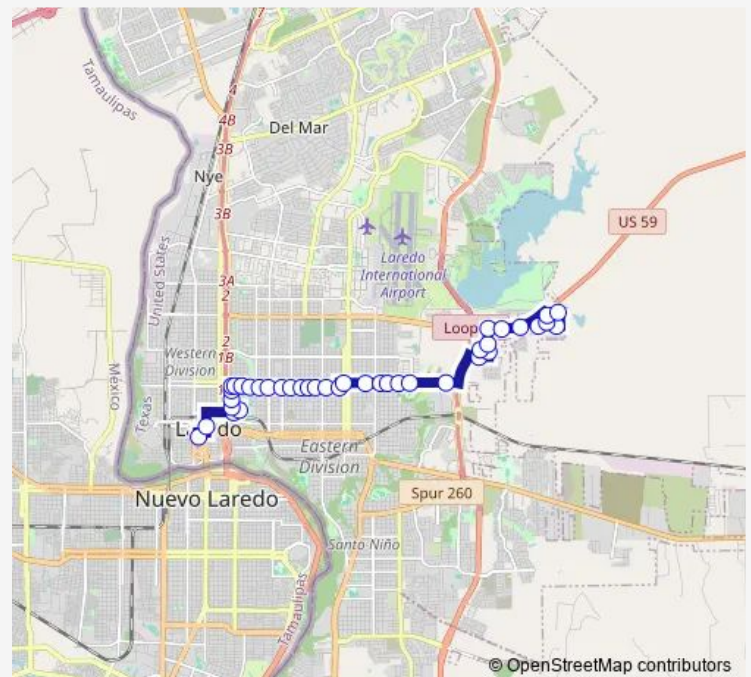

Gustavos @ Mendiola

Gustavos @ Urban

Clark Blvd. @ Malinche

Route schedule

El Metro Transit Center — Flag @ Independence

Monday 06:58-17:40

Tuesday 06:58-17:40

Wednesday 06:58-17:40

Thursday 06:58-17:40

Friday 06:58-17:40

Saturday 06:58-17:40

Sunday —

Route info

Direction: El Metro Transit Center

Stops: 39

Trip Duration: 0 hour 35 min

13 — Heritage Park

Clark Blvd. @ Texas

Clark @ New York

Clark Blvd. @ India

Clark Blvd. @ N Ejido

Clark Blvd.@ Clark Crossing

4401 Clark Blvd. (Target)

Fairfield @ Arriaga

Sunday —

Route info

Direction: Flag @ Independence

Stops: 36

Trip Duration: 0 hour 40 min

Gustavus @ Sanders

Gustavus @ Mcdonell

Sanchez @ San Enrique