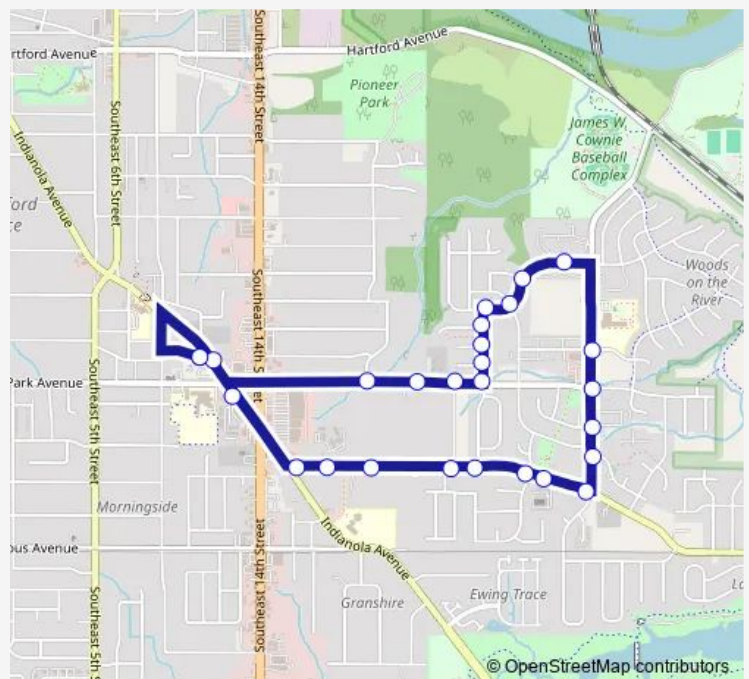

Evergreen AVE / SE 22nd ST, Dsm

SE 22nd ST / E Rose Ave, Dsm

SE 22nd ST / E Hughes Ave, Dsm

SE 22nd ST / E Park Ave, Dsm

SE 22nd ST / E Virginia Ave, Dsm

King AVE / SE 22nd ST (FAR-Side), Dsm

King AVE / E Bell Ave, Dsm

King AVE / E Creston Ave, Dsm

King AVE / SE 19th ST, Dsm

SE 19th ST / Glenwood Cir, Dsm

SE 19th ST / Virginia Cir, Dsm

SE 19th ST / Pleasant View Cir, Dsm

Route schedule

E Pleasant View DR / Indianola Ave, Dsm — E Pleasant View DR / Indianola Ave, Dsm

Monday 06:14-17:42

Tuesday 06:14-17:42

Wednesday 06:14-17:42

Thursday 06:14-17:42

Friday 06:14-17:42

Saturday —

Sunday —

Route info

Direction: E Pleasant View DR / Indianola Ave, Dsm

Stops: 27

Trip Duration: 0 hour 13 min

13 — SE Park Ave

SE 19th ST / E Park Ave, Dsm

E Park AVE / SE 18th CT, Dsm

E Park AVE / #1746, Dsm

E Park AVE / SE 17th ST, Dsm