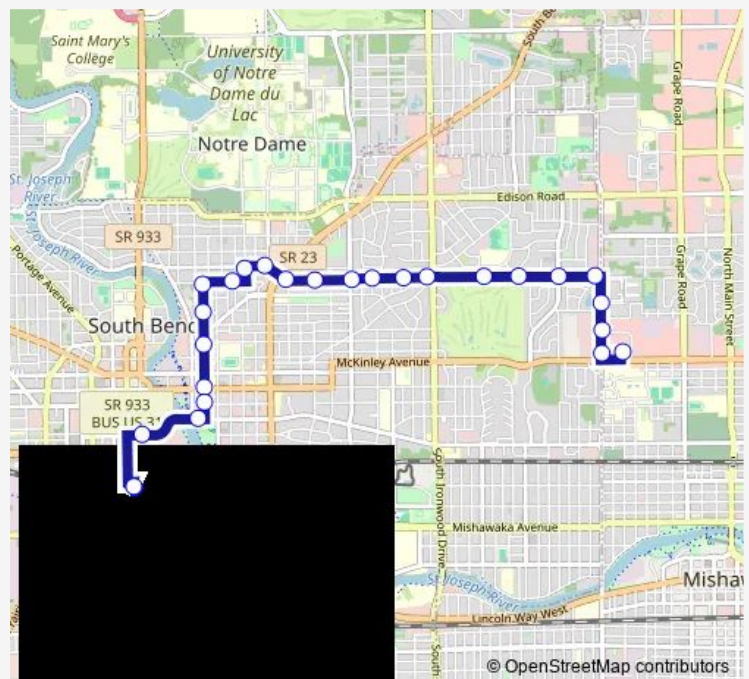

### Route schedule

Town & Country - Miracle Ln at Chuck E Cheese — South Street Station

Monday 05:55-21:44

Tuesday 05:55-21:44

Wednesday 05:55-21:44

Thursday 05:55-21:44

Friday 05:55-21:44

Saturday 08:55-18:15

### Route info

Direction: Town & Country - Miracle Ln at Chuck E Cheese

Stops: 25

Trip Duration: 0 hour 20 min

■ 13 — Corby/Town & Country

Hill & Washington (in)

Jefferson & Niles (in)

Michigan & Wayne

## Direction

South Street Station — Town & Country - Miracle Ln at Chuck E Cheese

37 stops

[Open route schedule](#)

South Street Station

Dr. Martin Luther King Jr. Blvd & Wayne St

Jefferson & Niles (out)

Hill & Washington (out)

## Route schedule

South Street Station — Town & Country - Miracle Ln at Chuck E Cheese

Monday 05:20-21:15

Tuesday 05:20-21:15

Wednesday 05:20-21:15

Thursday 05:20-21:15

Friday 05:20-21:15

Saturday 08:20-17:40