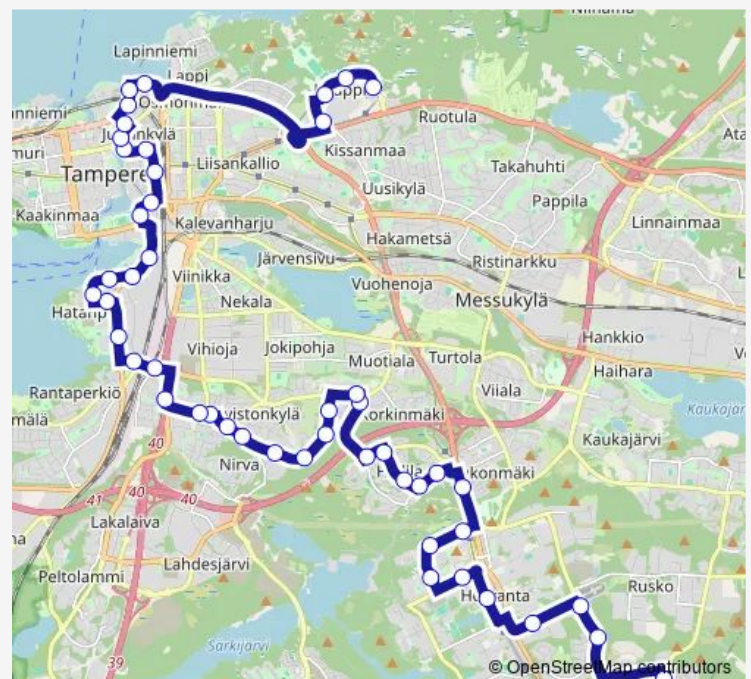

### Route schedule

Tays Arvo — Lintyhytti

Monday 04:50-22:40

Tuesday 04:50-22:40

Wednesday 04:50-22:40

Thursday 04:50-22:40

Friday 04:50-22:40

Saturday 07:00-23:00

### Route info

Direction: Tays Arvo

Stops: 46

Trip Duration: 1 hour 2 min

13 — Lintyhytti - Ratina - Tays Arvo

Tredu Koivistontie

Koivistonkeskus

Nirvankatu