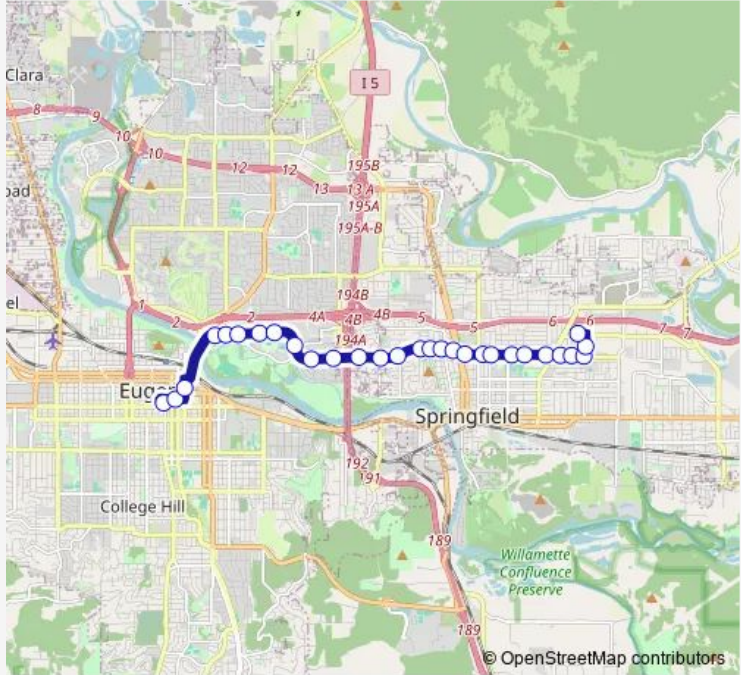

# Bus 13 Centennial

[Go to website](#)

**Direction**  
 Eugene Station, Bay O — N/S of Olympic E of 18th  
 29 stops  
[Open route schedule](#)

- Eugene Station, Bay O
- S/S of 10th W of Pearl
- E/S of High S of 8th
- S/S of MLK Blvd W of Centennial Lp
- S/S of MLK Blvd E of Centennial Lp
- S/S of MLK Blvd E of Centennial Lp
- S/S of MLK Blvd E of Scout Access
- S/S of MLK Blvd at Serbu Center
- W/S of MLK Blvd S of Kinsrow
- S/S of MLK Blvd E of Chevy Chase
- S/S of MLK Blvd E of Lindley
- S/S of Centennial E of Anderson
- S/S of Centennial E of Aspen
- S/S of Centennial W of Rainbow Dr
- S/S of Centennial E of Prescott
- S/S of Centennial W of Laura
- S/S of Centennial W of Mill
- S/S of Centennial W of Pioneer Pkwy W
- S/S of Centennial E of Custom
- S/S of Centennial W of 6th
- S/S of Centennial E of 7th

Route schedule  
 Eugene Station, Bay O — N/S of Olympic E of 18th

Monday	06:30-22:30
Tuesday	06:30-22:30
Wednesday	06:30-22:30
Thursday	06:30-22:30
Friday	06:30-22:30
Saturday	07:30-22:30
Sunday	08:30-20:30

Route info  
 Direction: Eugene Station, Bay O  
 Stops: 29  
 Trip Duration: 0 hour 27 min

13 — Centennial **BusMaps**

S/S of Centennial E of 10th

S/S of Centennial E of 12th

S/S of Centennial W of Market

## Route info

Direction: N/S of Olympic E of 18th

Stops: 25

Trip Duration: 0 hour 29 min

13 Bus time schedules and route maps are available in an offline PDF at [busmaps.com](https://busmaps.com). Use the [busmaps.com](https://busmaps.com) website to see live bus times, train schedule or subway schedule, and step-by-step directions for all public transit in Eugene