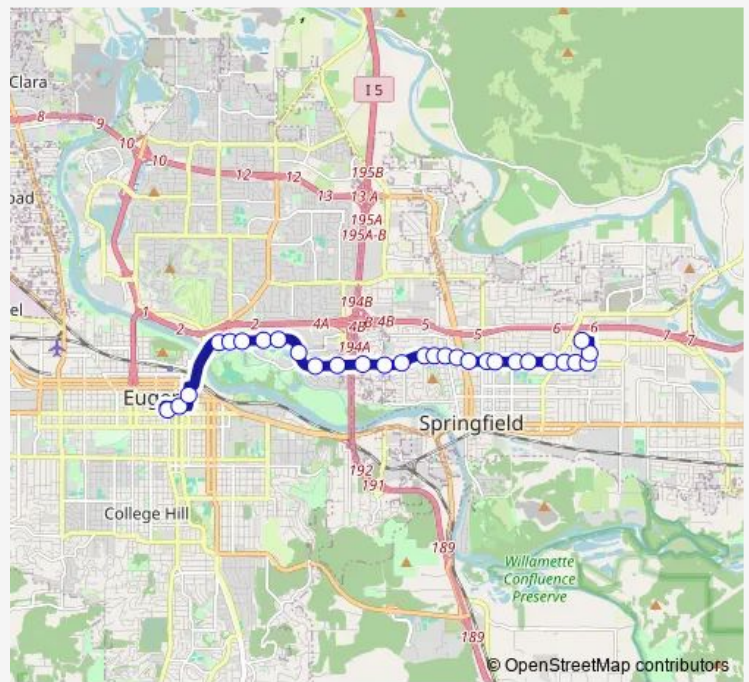

Bus 13 Centennial

[Go to website](#)

Direction
 Eugene Station, Bay O — N/S of Olympic E of 18th
 29 stops
[Open route schedule](#)

- Eugene Station, Bay O
- S/S of 10th W of Pearl
- E/S of High S of 8th
- S/S of MLK Blvd W of Centennial Lp
- S/S of MLK Blvd E of Centennial Lp
- S/S of MLK Blvd E of Centennial Lp
- S/S of MLK Blvd E of Scout Access
- S/S of MLK Blvd at Serbu Center
- W/S of MLK Blvd S of Kinsrow
- S/S of MLK Blvd E of Chevy Chase
- S/S of MLK Blvd E of Lindley
- S/S of Centennial E of Anderson
- S/S of Centennial E of Aspen
- S/S of Centennial W of Rainbow Dr
- S/S of Centennial E of Prescott
- S/S of Centennial W of Laura
- S/S of Centennial W of Mill
- S/S of Centennial W of Pioneer Pkwy W
- S/S of Centennial E of Custom
- S/S of Centennial W of 6th
- S/S of Centennial E of 7th

Route schedule

Eugene Station, Bay O — N/S of Olympic E of 18th

Monday	06:30-22:30
Tuesday	06:30-22:30
Wednesday	06:30-22:30
Thursday	06:30-22:30
Friday	06:30-22:30
Saturday	07:30-22:30
Sunday	08:30-20:30

Route info

Direction: Eugene Station, Bay O
 Stops: 29
 Trip Duration: 0 hour 24 min

13 — Centennial

S/S of Centennial E of 10th

S/S of Centennial E of 12th

S/S of Centennial W of Market

S/S of Centennial E of 16th

Thursday 06:03-21:53

Friday 06:03-21:53

Saturday 07:01-21:53

Sunday 08:03-20:53

Route info

Direction: N/S of Olympic E of 18th

Stops: 25

Trip Duration: 0 hour 28 min