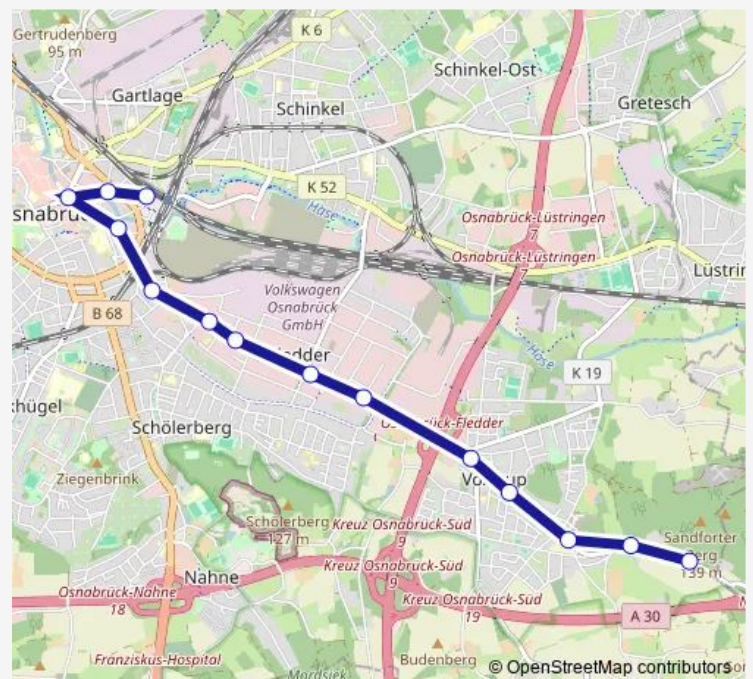

### Direction

Osnabrück Hauptbahnhof/Zob — Osnabrück Voxtrup

15 stops

[Open route schedule](#)

Osnabrück Hauptbahnhof/Zob

Osnabrück Stresemannplatz

Osnabrück Neumarkt

Osnabrück Marienhospital

Osnabrück Am Riegelbusch

Osnabrück Rahenkamp

Osnabrück Voxtrup

### Route schedule

Osnabrück Hauptbahnhof/Zob — Osnabrück Voxtrup

Monday —

Tuesday —

Wednesday —

Thursday —

Friday —

Saturday 05:26

### Route info

Direction: Osnabrück Hauptbahnhof/Zob

Stops: 15

Trip Duration: 0 hour 17 min

**Direction**

Osnabrück Hauptbahnhof/Zob — Osnabrück Voxtrup

15 stops

[Open route schedule](#)