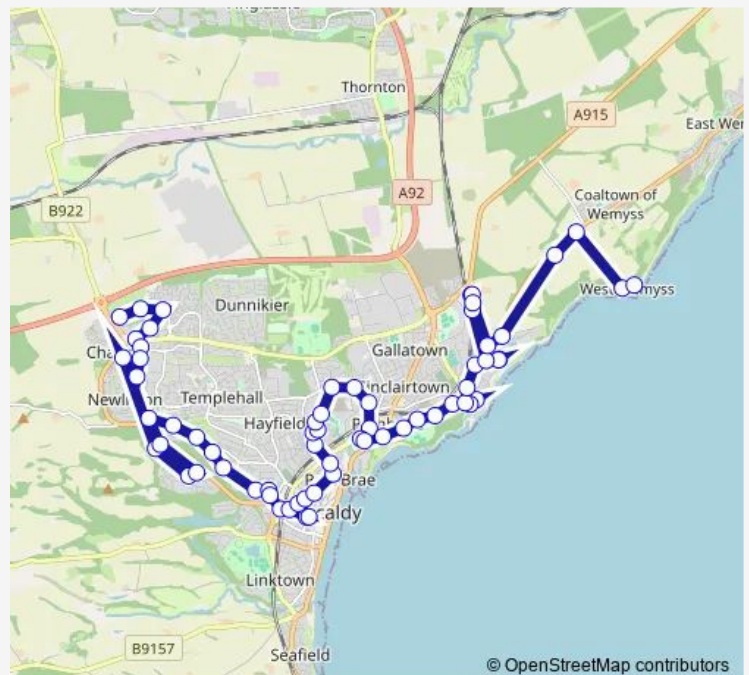

Thursday 06:50-15:50

Friday 06:50-15:50

Saturday —

Sunday —

Route info

Direction: Post Office

Stops: 64

Trip Duration: 1 hour 2 min

© OpenStreetMap contributors

Ravenscraig Flats

Path House Surgery

Pathhead Court

Mitchell Place

Birrell Street Wynd

Kidd Street

Denfield Place

Smeaton Industrial Estate

Victoria Hospital

Yetholm Way

Melrose Crescent

Smeaton Gardens

Mariners Street

St Marys Road

Maryhall Street

Oswald's Wynd

St Brycedale Road

Bus Station

Bus Station

East Fergus Place

College of Nursing

Ostlere Rd

Gourlay Street