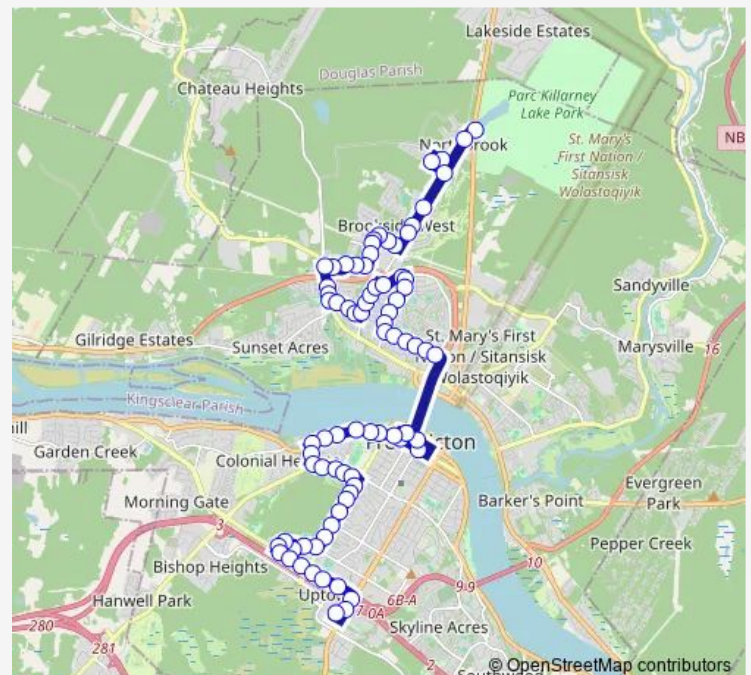

Thursday 04:45-17:11

Friday 04:45-17:11

Saturday 06:41-08:41

Sunday —

Route info

Direction: Killarney Lake Lodge

Stops: 80

Trip Duration: 0 hour 55 min