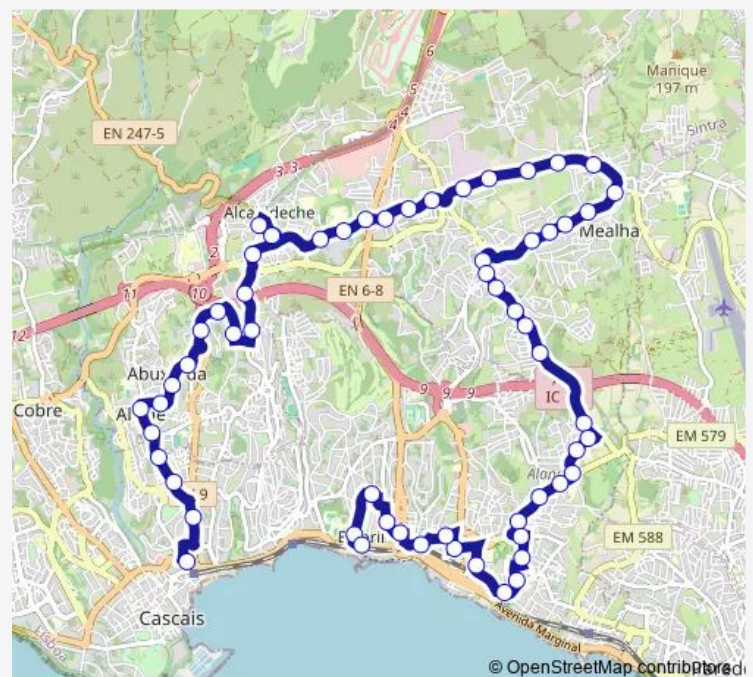

Thursday 05:50-06:30

Friday 05:50-06:30

Saturday 06:25-07:10

Sunday 06:25-07:10

Route info

Direction: Manique

Stops: 34

Trip Duration: 0 hour 25 min