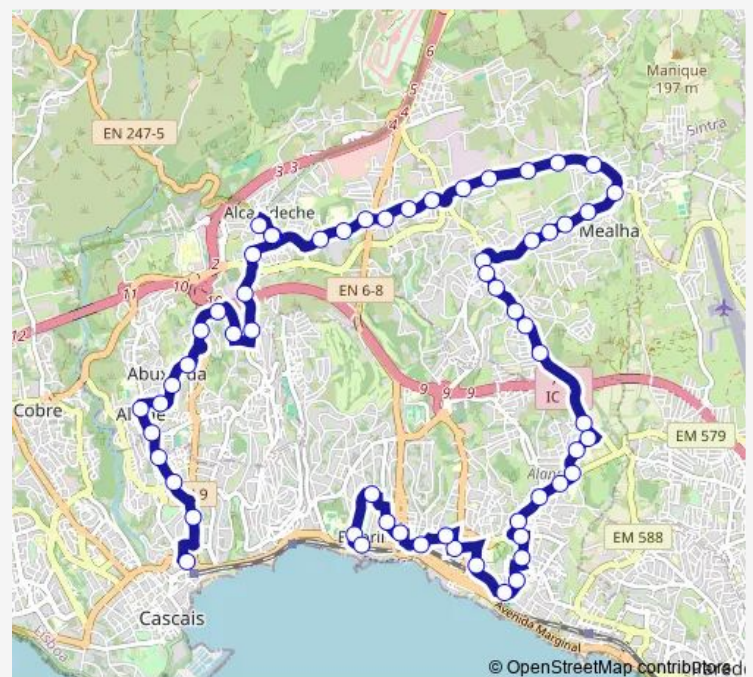

Thursday 05:50-06:30

Friday 05:50-06:30

Saturday 06:25-07:10

Sunday 06:25-07:10

Route info

Direction: Manique

Stops: 34

Trip Duration: 0 hour 25 min