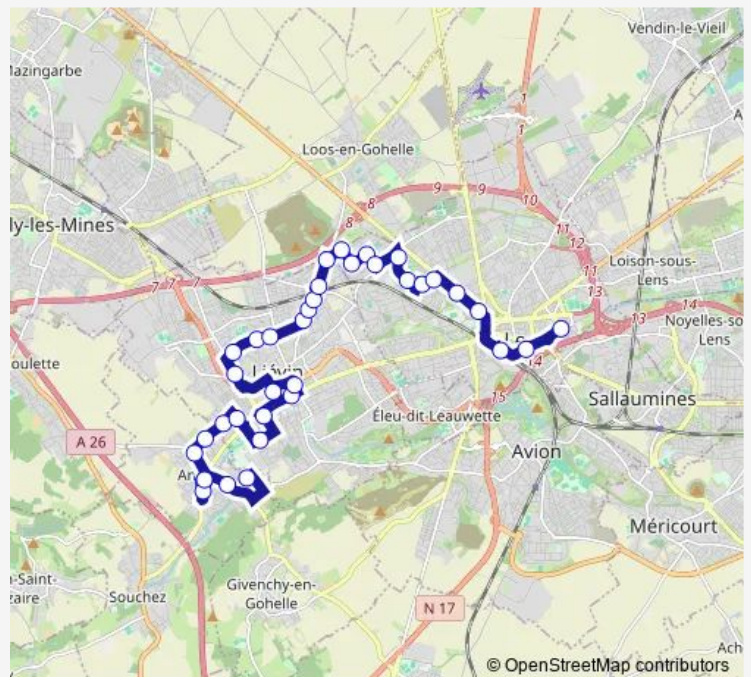

Allende

Route schedule

Van Pelt — Dugay-Trouin

Monday 06:10-20:46

Tuesday 06:10-20:46

Wednesday 06:10-20:46

Thursday 06:10-20:46

Friday 06:10-20:46

Saturday 06:10-20:46

Sunday 08:00-18:00

Route info

Direction: Van Pelt

Stops: 36

Trip Duration: 0 hour 48 min

Tamaris

Centre Cial.

Mairie

Cité Camus

Mairie

Clemenceau

Dugay-Trouin

Direction

Dugay-Trouin — Van Pelt

36 stops

Friday 05:28-20:01

Saturday 05:28-20:01

Sunday 09:00-19:00

Route info

Direction: Dugay-Trouin

Stops: 36

Trip Duration: 0 hour 50 min

Lyonnais