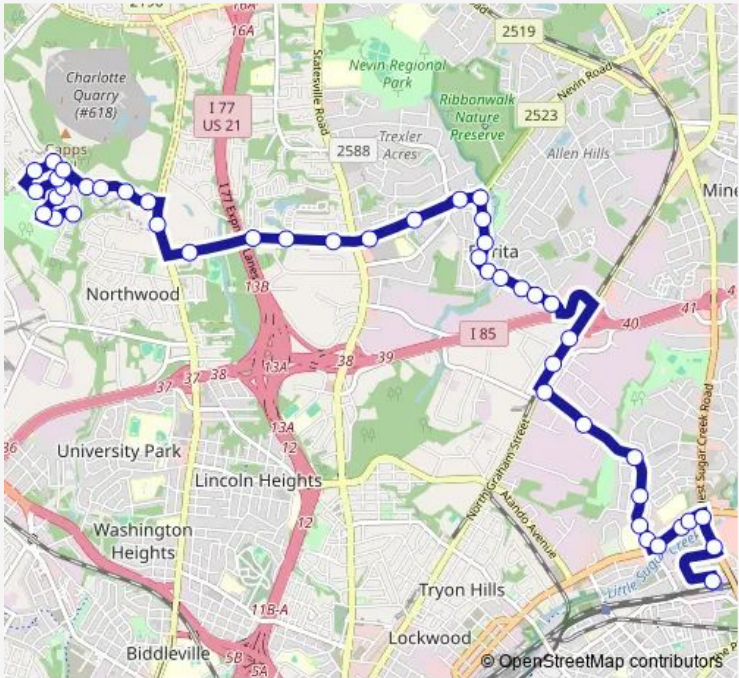

Bus 13 Nevin Road

[Go to website](#)

Direction
Sugar Creek Station Bay — Milan Rd East & Braden Dr
33 stops
[Open route schedule](#)

- Sugar Creek Station Bay
- Sugar Creek & Greensboro St
- Tryon St & Sugar Creek Rd
- Craighead Rd & Tryon St
- Craighead Rd & Tiffany Rose Pl
- Craighead Rd. & Glory St
- Craighead Rd & Sofley Rd
- W. Craighead Rd @ 1200
- Craighead Rd and Graham St
- Graham St & Amble Dr
- Graham St & Reagan Dr
- Dalecrest Dr & Cedarhurst Dr
- Dalecrest Dr & Monmouth Dr
- Dalecrest Dr & Cedarhurst Dr
- Dalecrest Dr & Valeview Ln
- Fincher Blvd & Cypress Pond Dr
- Fincher Blvd @ 3500
- Fincher Blvd & Nevin Rd
- Nevin Rd & Spring Terrace Ln
- Cindy Ln & Belmar Place Rd
- Cindy Ln & Statesville Rd

Route schedule
Sugar Creek Station Bay — Milan Rd East & Braden Dr

Monday	06:13-00:47⁺¹
Tuesday	06:13-00:47⁺¹
Wednesday	06:13-00:47⁺¹
Thursday	06:13-00:47⁺¹
Friday	06:13-00:47⁺¹
Saturday	06:13-00:44⁺¹
Sunday	06:30-22:30

Route info
Direction: Sugar Creek Station Bay
Stops: 33
Trip Duration: 0 hour 24 min

13 — Nevin Road **BusMaps**