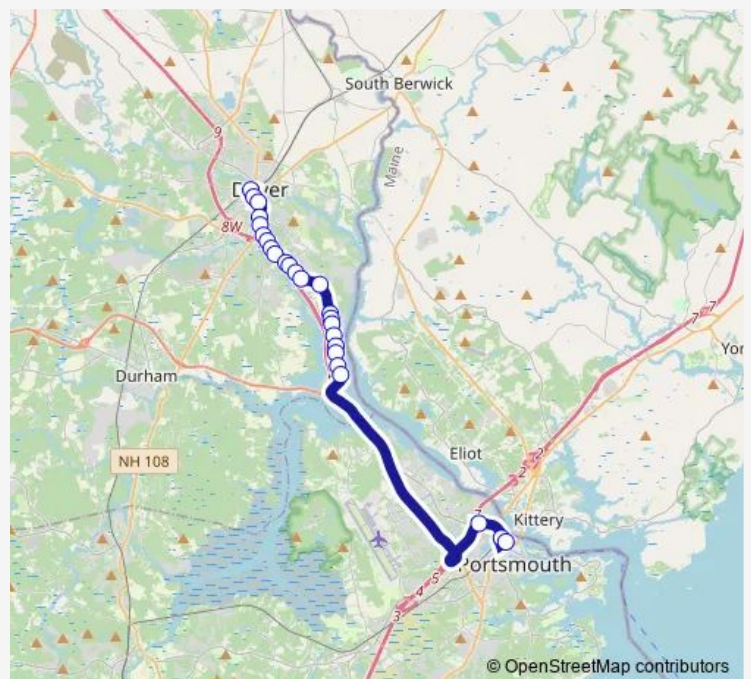

Direction

Government St. (Pnsy Gate 1) — Dover Transportation Center

23 stops

[Open route schedule](#)

Government St. (Pnsy Gate 1)

Dover Point Rd. (Coastal Furniture)

Dover Point Rd. / Homestead Ln. Northbound

Dover Point Rd. / Pearson Dr. Northbound

Dover Point Rd. / Roberta Dr.

Dover Point / Roberts Rds. Northbound

Dover Point Rd. / Riverside Dr.

Dover Point Rd. (St. Thomas Aquinas High School) Northbound

Dover Point / Middle Rds. Northbound

Dover Point Rd. / Tuttle Ln.

Dover Point Rd. / Tofree Ln.

Dover Point Rd. / Constitution Way Northbound

Dover Point Rd. (Dover Point Office Park)

Dover Point Rd. (Bill Dube Ford)

Dover Point Rd. / Pointe Place (Irving)

Dover Point Rd. (Weathervane Restaurant)

Stark Ave. / Hawthorn Rd.

Stark Ave. / Beech Rd.

Central Ave. (Pine Hill Cemetary) Northbound

Central Ave. / Union St.

Route schedule

Government St. (Pnsy Gate 1) — Dover Transportation Center

Monday	06:00
Tuesday	06:00
Wednesday	06:00
Thursday	06:00
Friday	06:00
Saturday	—
Sunday	—

Route info

Direction: Government St. (Pnsy Gate 1)

Stops: 23

Trip Duration: 0 hour 26 min