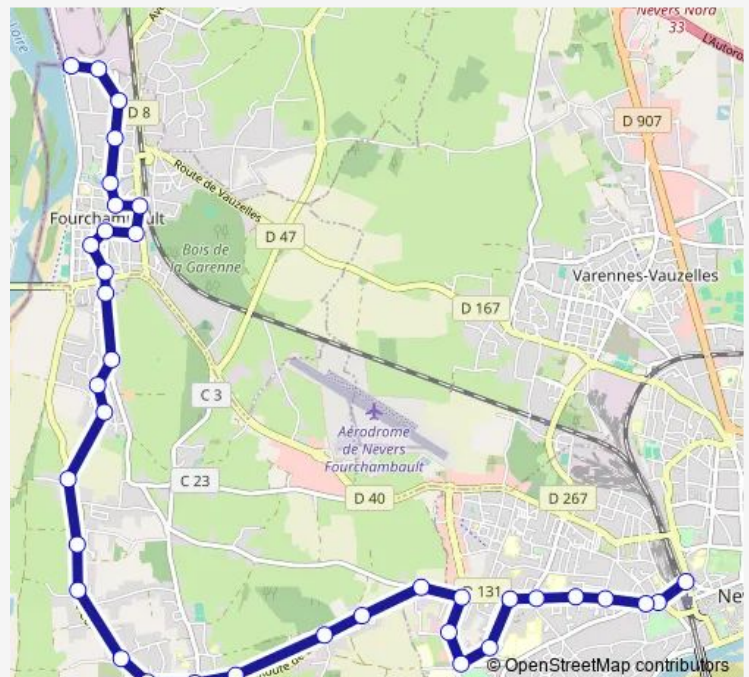

Chevaux

Le Monceau

Marzy Mairie

Route schedule

Front de Loire — Nevers Gares

Monday	06:53-17:07
Tuesday	06:53-17:07
Wednesday	06:53-17:07
Thursday	06:53-17:07
Friday	06:53-17:07
Saturday	09:13
Sunday	—

Route info

Direction: Front de Loire

Stops: 36

Trip Duration: 0 hour 40 min

13 — Ligne 13

Les Gamards

Les Coutériaux

Busserolles

Nevers Agglomération