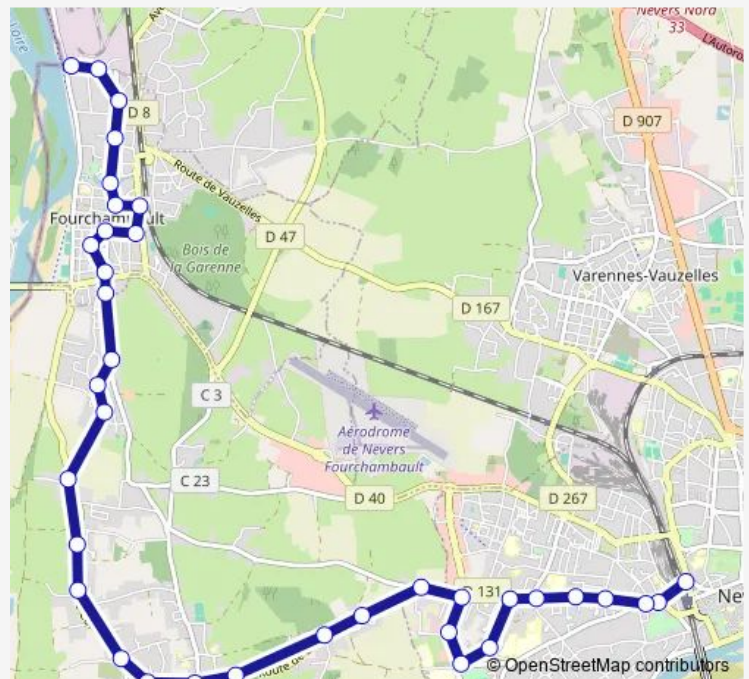

Chevaux

Le Monceau

Marzy Mairie

Route schedule

Front de Loire — Nevers Gares

Monday	06:53-17:07
Tuesday	06:53-17:07
Wednesday	06:53-17:07
Thursday	06:53-17:07
Friday	06:53-17:07
Saturday	09:13
Sunday	—

Route info

Direction: Front de Loire

Stops: 36

Trip Duration: 0 hour 40 min

13 — Ligne 13

Les Gamards

Les Coutériaux

Busserolles

Nevers Agglomération