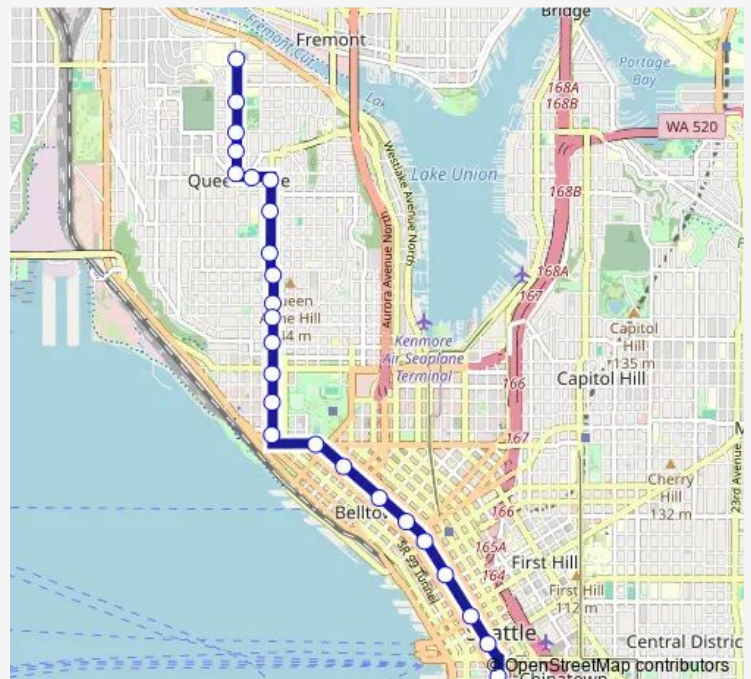

Bus 13

[Go to website](#)

Direction

Seneca St & 8th Ave — 3rd Ave W & W Cremona St

26 stops

[Open route schedule](#)

- Seneca St & 8th Ave
- Seneca St & 6th Ave
- Seneca St & 4th Ave
- 3rd Ave & Pike St
- 3rd Ave & Virginia St
- 3rd Ave & Bell St
- 3rd Ave & Vine St
- Denny Way & 2nd Ave N
- 1st Ave N & Denny Way
- 1st Ave N & Republican St
- 1st Ave N & Mercer St
- Queen Anne Ave N & Aloha St
- Queen Anne Ave N & Ward St
- Queen Anne Ave N & Highland Dr
- Queen Anne Ave N & W Lee St
- Queen Anne Ave N & Garfield St
- Queen Anne Ave N & W Howe St
- Queen Anne Ave N & Crockett St
- W Mcgraw St & Queen Anne Ave N
- W Mcgraw St & 3rd Ave W
- 3rd Ave W & W Smith St

Route schedule

Seneca St & 8th Ave — 3rd Ave W & W Cremona St

Monday	07:11-00:16 ⁺¹
Tuesday	07:11-00:16 ⁺¹
Wednesday	—
Thursday	07:11-00:16 ⁺¹
Friday	07:11-00:16 ⁺¹
Saturday	06:28-00:40 ⁺¹
Sunday	06:29-23:59

Route info

Direction: Seneca St & 8th Ave

Stops: 26

Trip Duration: 0 hour 24 min

3rd Ave W & W Raye St

3rd Ave W & W Armour St

3rd Ave W & W Dravus St

W Nickerson St & 3rd Ave W

Monday 05:56-00:59⁺¹Tuesday 05:56-00:59⁺¹

Wednesday —

Thursday 05:56-00:59⁺¹Friday 05:56-00:59⁺¹Saturday 06:10-01:16⁺¹Sunday 06:10-00:33⁺¹

Route info

Direction: 3rd Ave W & W Cremona St

Stops: 26

Trip Duration: 0 hour 34 min