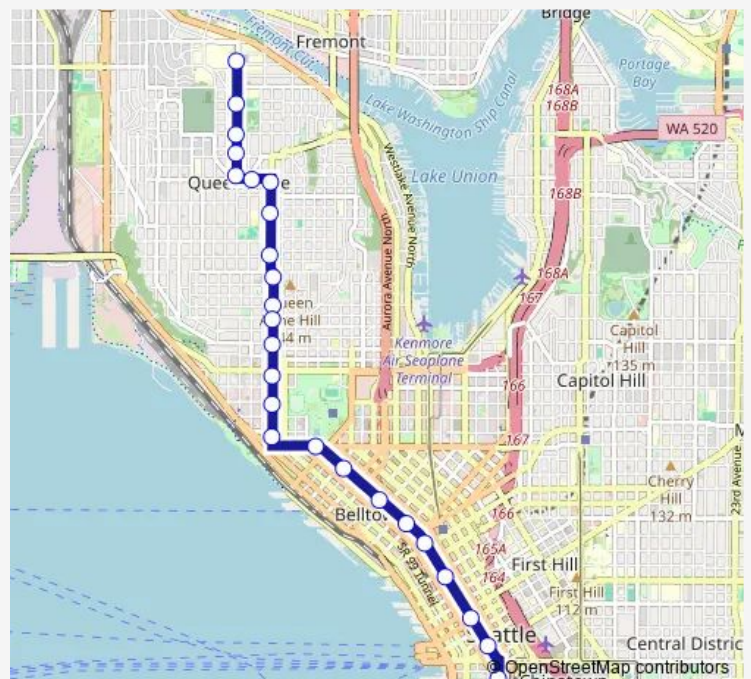

### Route schedule

Seneca St & 8th Ave — 3rd Ave W & W Cremona St

Monday 07:11-00:16<sup>+1</sup>

Tuesday 07:11-00:16<sup>+1</sup>

Wednesday —

Thursday 07:11-00:16<sup>+1</sup>

Friday 07:11-00:16<sup>+1</sup>

### Route info

Direction: Seneca St & 8th Ave

Stops: 26

Trip Duration: 0 hour 30 min

3rd Ave W & W Raye St

3rd Ave W & W Armour St

3rd Ave W & W Dravus St

W Nickerson St & 3rd Ave W

3rd Ave W & W Cremona St

**Direction**

3rd Ave W &amp; W Cremona St — S Jackson St &amp; 5th Ave S

26 stops

[Open route schedule](#)

3rd Ave W &amp; W Cremona St

3rd Ave W &amp; W Fulton St

3rd Ave W &amp; W Raye St

## Route info

Direction: 3rd Ave W &amp; W Cremona St

Stops: 26

Trip Duration: 0 hour 28 min

S Jackson St & 5th Ave S

**Direction**

S Jackson St &amp; 5th Ave S — 3rd Ave W &amp; W Cremona St

27 stops