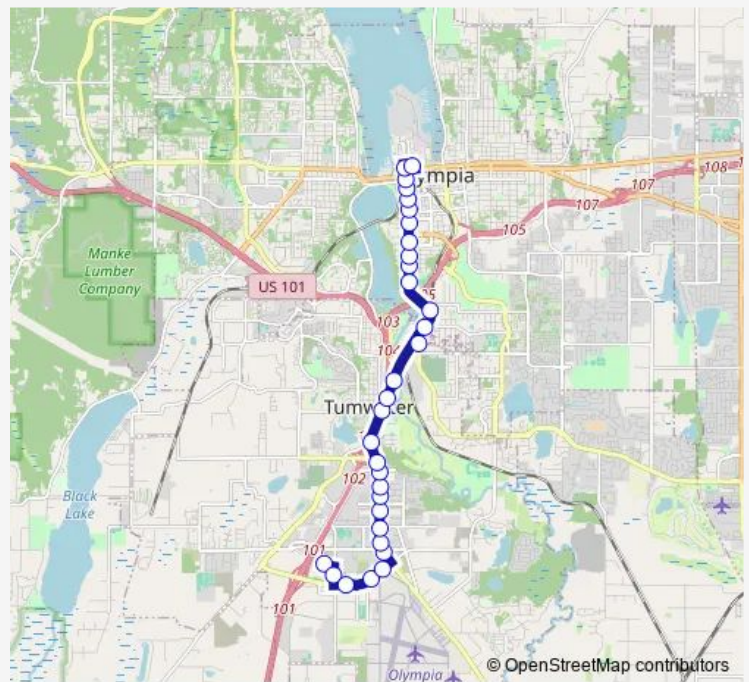

Bus 13 East Tumwater

[Go to website](#)

Direction
 Olympia Transit Center — Labor & Industries Building
 28 stops
[Open route schedule](#)

- Olympia Transit Center
- Capitol Way at 4th Ave
- Capitol Way at Legion Way
- Capitol Way at 9th Ave
- Capitol Way at Union Ave
- Capitol Way at 11th Ave
- Capitol Way at 14th Ave
- Capitol Way at 18th Ave
- Capitol Way at 21st Ave
- Capitol Way at 24th Ave
- Capitol Blvd at O'Farrell Ave
- Capitol Blvd at Carlyon Ave
- Tumwater Square
- Tumwater Falls Park
- Capitol Blvd at E St
- Capitol Blvd at Tumwater Valley Dr
- Capitol Blvd at Linwood Ave
- Southgate Center
- Capitol Blvd at Lee St
- Capitol Blvd at Pinehurst Dr
- 6131 Capitol Blvd

Route info

Direction: Olympia Transit Center
 Stops: 28
 Trip Duration: 0 hour 24 min

13 — East Tumwater

6330 Capitol Blvd

Capitol Blvd at Dennis St

Indian Creek Apts

Israel Rd at New Market St

Tumwater High School

Linderson Way at Israel Rd

Labor & Industries Building

Direction

Labor & Industries Building — Olympia Transit Center

31 stops

[Open route schedule](#)

Labor & Industries Building

Linderson Way at Tumwater Blvd

Route info

Direction: Labor & Industries Building

Stops: 31

Trip Duration: 0 hour 31 min

Capitol Way at Union Ave

Capitol Way at 9th Ave

Capitol Way at 7th Ave

Capitol Way at 5th Ave