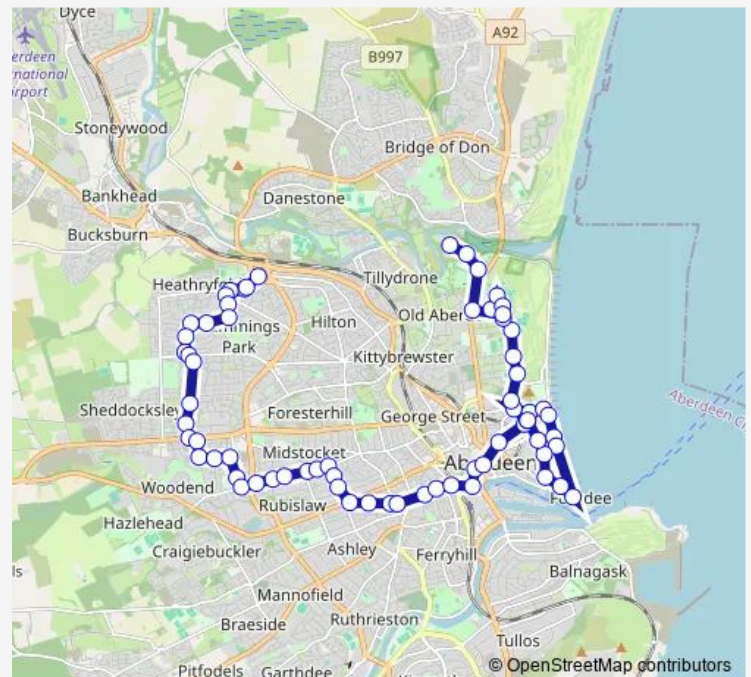

Provost Fraser Drive

Upper Mastrick Way

Tay Road

Mastrick Shops

Burnbrae Avenue

Fernhill Drive

Lang Stracht

Eday Road

Sanday Road

Summerhill Road

Rosewell Place

Route schedule

Turning Circle — Hillhead Student Village

Monday 06:10-23:00

Tuesday 06:10-23:00

Wednesday 06:10-23:00

Thursday 06:10-23:00

Friday 06:10-23:00

Saturday 06:25-23:00

Sunday 08:22-22:41

Route info

Direction: Turning Circle

Stops: 68

Trip Duration: 1 hour 14 min

13 — Scatterburn - Golf Links

King's Cross Avenue
Anderson Drive
Woodhill Road
Woodstock Road
Richmondhill Road
Richmondhill Court
Fountainhall Road
Hamilton Place
Desswood Place
Queen's Cross Church
Prince Arthur Street
Rubislaw Place
Holburn Junction
Langstane Kirk
Music Hall
Bridge Street
Guild Street
Adelphi
Castle Street
Princes Street
Links Road
Constitution Street
Urquhart Terrace
Urquhart Road
Beach Ballroom
Beach Boulevard
Beach Boulevard
Beach Esplanade
York Street