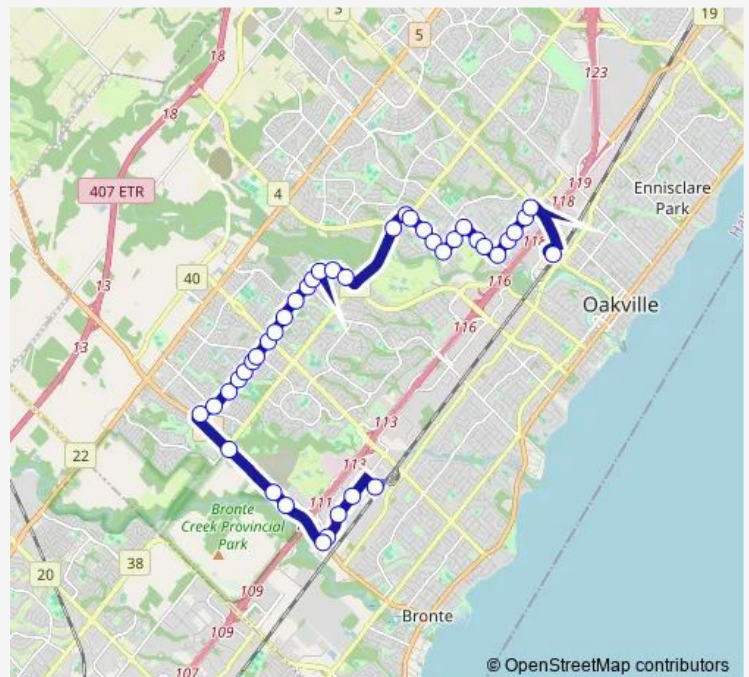

Westoak Trails Blvd + Bloomfield Dr

Westoak Trails Blvd + Proudfoot Trail

Westoak Trails Blvd + Fourth Line

Westoak Trails Blvd + Oakpoint Rd

Route schedule

Bronte GO Station — Oakville GO Station

Monday 06:05-23:26

Tuesday 06:05-23:26

Wednesday 06:05-23:26

Thursday 06:05-23:26

Friday 06:05-23:26

Saturday 06:56-21:35

Sunday 07:56-19:35

Route info

Direction: Bronte GO Station

Stops: 40

Trip Duration: 0 hour 41 min

13 — Westoak Trails

BusMaps

Westoak Trails Blvd + Treetop Terrace

Westoak Trails Blvd north of Old Oak Dr

Westoak Trails Blvd + Glen Valley Rd

Upper Middle Rd + Neyagawa Blvd

Sixth Line + Ridge Dr

Leighland Ave + Bomorda Dr

Leighland Ave + Kent Ave

Leighland Ave + Churchill Ave

Oakville Place

Leighland Ave + Trafalgar Rd

Oakville GO Station

Direction