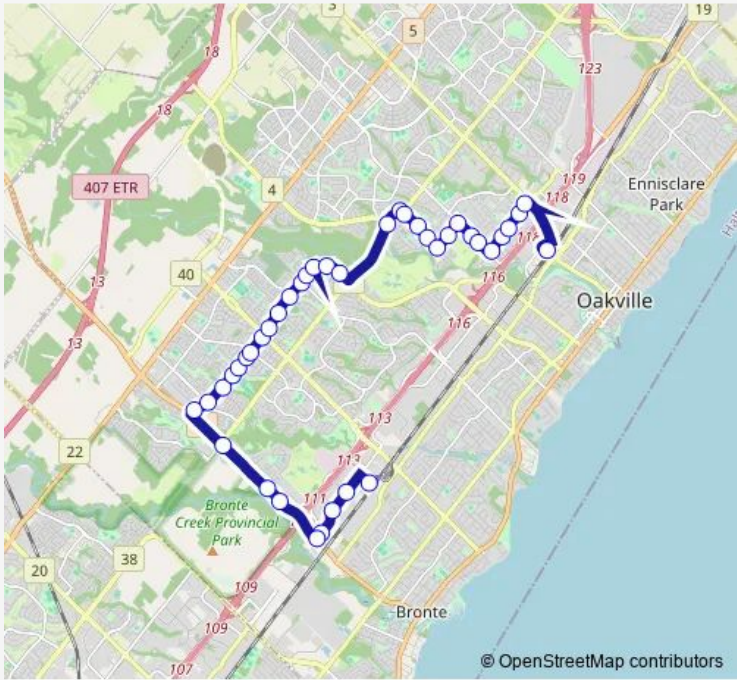

**Bus 13 Westoak Trails**

[Go to website](#)

**Direction**  
 Bronte GO Station — Oakville GO Station  
 40 stops  
[Open route schedule](#)

- Bronte GO Station
- Wycroft Rd + Westgate Rd
- Wycroft Rd + Pacific Rd
- Wycroft Rd + South Service Rd
- Wycroft Rd + Bronte Rd
- Halton Region Centre
- Woodlands Operation Centre
- Bronte Rd + Upper Middle Rd West
- Westoak Trails Blvd east of Bronte Rd
- Westoak Trails Blvd + Grand Oak Trail
- Westoak Trails Blvd + Ashmore Dr
- Garth Webb Secondary School
- Westoak Trails Blvd + Arbourview Dr
- Westoak Trails Blvd + Shorncliffe Blvd
- Westoak Trails Blvd + Postmaster Dr
- Westoak Trails Blvd + Third Line
- Westoak Trails Blvd + Pheasant Lane
- Westoak Trails Blvd + Bloomfield Dr
- Westoak Trails Blvd + Proudfoot Trail
- Westoak Trails Blvd + Fourth Line
- Westoak Trails Blvd + Oakpoint Rd

**Route info**  
 Direction: Bronte GO Station  
 Stops: 40  
 Trip Duration: 0 hour 33 min

13 — Westoak Trails **BusMaps**

Westoak Trails Blvd + Treetop Terrace

Westoak Trails Blvd north of Old Oak Dr

Westoak Trails Blvd + Glen Valley Rd

**Direction**

Oakville GO Station — Bronte GO Station

41 stops

[Open route schedule](#)

Oakville GO Station

Trafalgar Rd north of South Service Rd East

Leighland Ave + Trafalgar Rd

Oakville Place

## Route info

Direction: Oakville GO Station

Stops: 41

Trip Duration: 0 hour 36 min

Westoak Trails Blvd + Stillmeadow Rd

Westoak Trails Blvd + Postmaster Dr

Westoak Trails Blvd. + Shorncliffe Blvd.

Westoak Trails Blvd + Brookhaven Cr