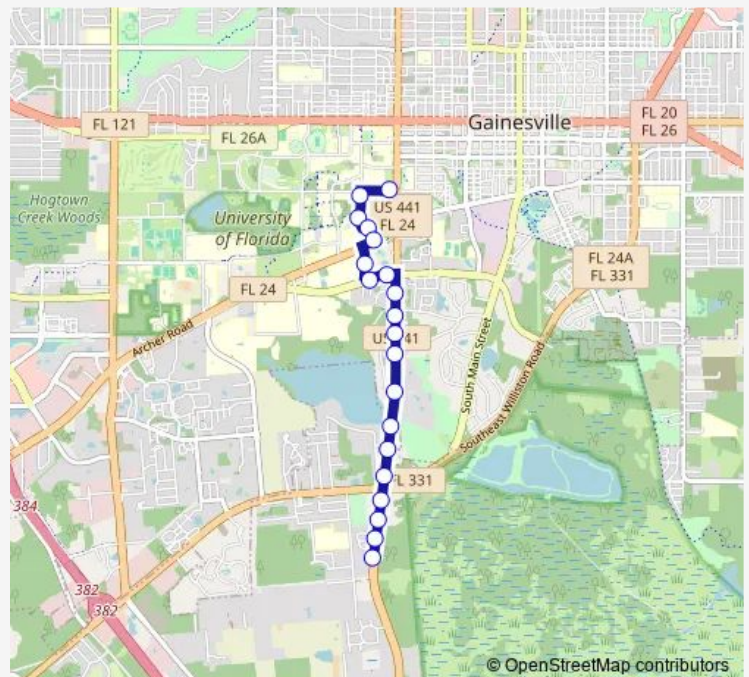

Cottage Grove Apartments at Gainesville

US 441 South

Route schedule

Beaty Towers — US 441 South

Monday	06:45-23:00
Tuesday	06:45-23:00
Wednesday	06:45-23:00
Thursday	06:45-23:00
Friday	06:45-23:00
Saturday	07:50-17:50
Sunday	10:50-17:50

Route info

Direction: Beaty Towers

Stops: 20

Trip Duration: 0 hour 14 min

13 — Beaty Towers To Cottage Grove Apartments

Direction

US 441 South — Beaty Towers

16 stops