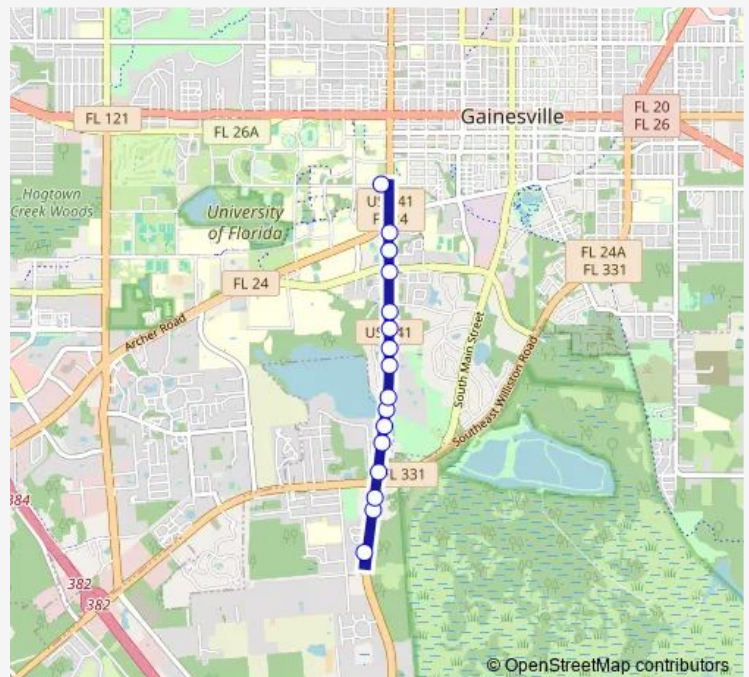

Cottage Grove Apartments at Gainesville

US 441 South

Route schedule

Beaty Towers — US 441 South

Monday 06:45-23:00

Tuesday 06:45-23:00

Wednesday 06:45-23:00

Thursday 06:45-23:00

Friday 06:45-23:00

Saturday 07:45-17:45

Sunday 10:45-17:45

Route info

Direction: Beaty Towers

Stops: 20

Trip Duration: 0 hour 14 min

13 — Beaty Towers To Cottage Grove Apartments

**Direction**

US 441 South — Beaty Towers

16 stops

[Open route schedule](#)

US 441 South

Budget Inn

Meridian Behavioral Healthcare

Residence Inn