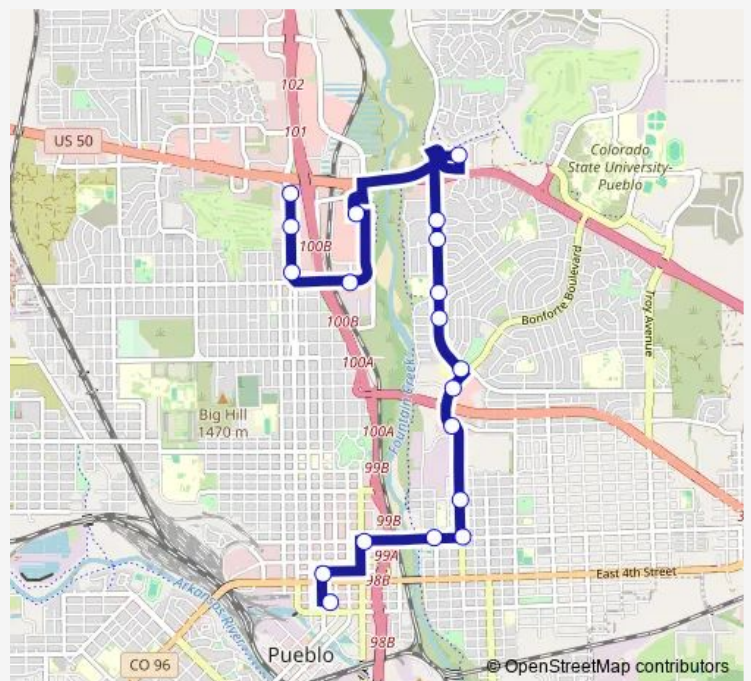

### Route schedule

Transit Center (Court St) — Applebee's (Restaurant District)

Monday	07:45-17:45
Tuesday	07:45-17:45
Wednesday	07:45-17:45
Thursday	07:45-17:45
Friday	07:45-17:45
Saturday	—
Sunday	—

### Route info

Direction: Transit Center (Court St)

Stops: 19

Trip Duration: 0 hour 30 min

13 — North Shopping

### Direction

Applebee's (Restaurant District) — Transit Center (Court St)

11 stops

[Open route schedule](#)

Applebee's (Restaurant District)

Patty Ln - Market Plaza

Club Manor - Fortino Post Office

Fortino - Outlook

Fortino Blvd - Valley Dr

Morris Ave - Lynda Ln

32nd St - Morris (St Pius)

30th St - High St

29th St -5th Ave

29th St - West St

Transit Center (Court St)