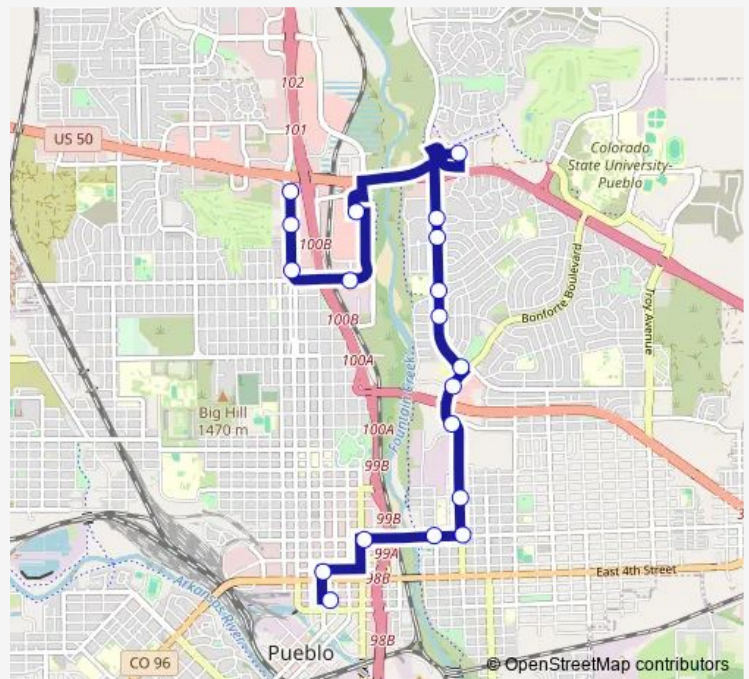

Saturday —

Sunday —

Route info

Direction: Transit Center (Court St)

Stops: 19

Trip Duration: 0 hour 30 min

13 — North Shopping

Direction

Applebee's (Restaurant District) — Transit Center (Court St)

11 stops

[Open route schedule](#)

Applebee's (Restaurant District)

Patty Ln - Market Plaza

Club Manor - Fortino Post Office

Fortino - Outlook

Fortino Blvd - Valley Dr

Morris Ave - Lynda Ln

32nd St - Morris (St Pius)

30th St - High St

29th St -5th Ave

29th St - West St

Transit Center (Court St)

Route schedule

Applebee's (Restaurant District) — Transit Center (Court St)

Monday 08:15-18:15

Tuesday 08:15-18:15

Wednesday 08:15-18:15

Thursday 08:15-18:15

Friday 08:15-18:15

Saturday —

Sunday —

Route info