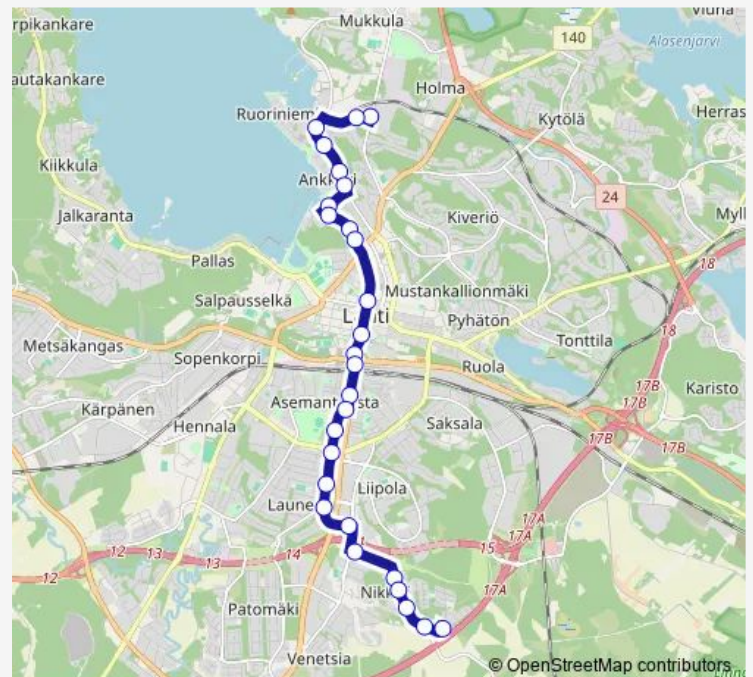

Saturday —

Sunday —

Route info

Direction: Isku

Stops: 27

Trip Duration: 0 hour 30 min

Orvokkitie

Helenankatu

Ilonankatu

Metsätie

Metsäpekkalantie

Lohkokalliontie

13 Bus time schedules and route maps are available in an offline PDF at busmaps.com. Use the busmaps.com website to see live bus times, train schedule or subway schedule, and step-by-step directions for all public transit in Lahti