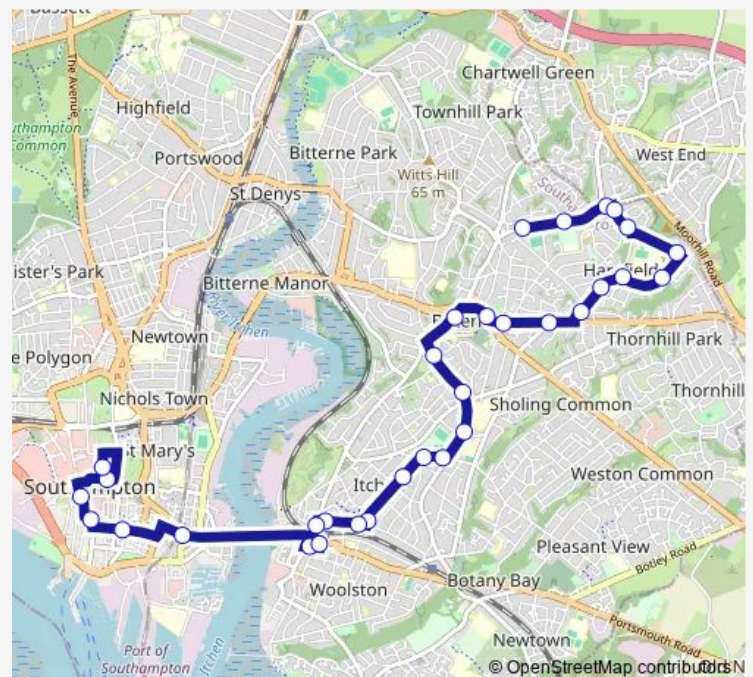

### Route schedule

Hatley Road — Vincent's Walk

Monday 06:17-23:34

Tuesday 06:17-23:34

Wednesday 06:17-23:34

Thursday 06:17-23:34

Friday 06:17-23:34

Saturday 06:17-23:34

### Route info

Direction: Hatley Road

Stops: 32

Trip Duration: 0 hour 39 min

Norton Close

Vineyard Close

Radstock Road

Johns Road

Bridge Link Road

Itchen Bridge West

Oxford Street

Holyrood Church

Albion Place

Houndwell Park

Vincent's Walk

**Direction**

## Route info

Direction: Hatley Road

Stops: 30

Trip Duration: 0 hour 43 min

Oxford Street

Holyrood Church

Albion Place

Houndwell Park