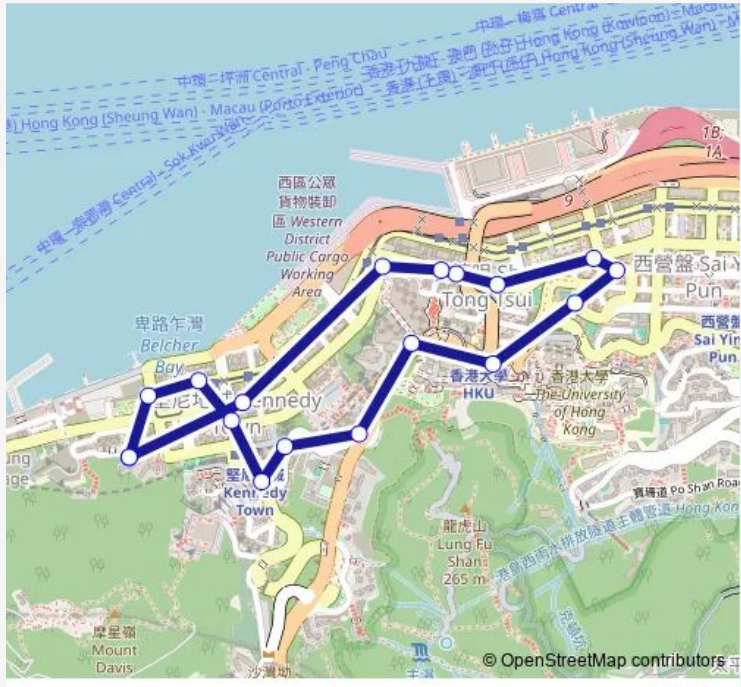

**Bus 13 SAI WAN Estate - SAI Ying PUN (Circular)**

[Go to website](#)

**Direction**  
 KA WAI MAN Road, Near SAI WAN Estate — KA WAI MAN Road, Near SAI WAN Estate

18 stops

[Open route schedule](#)

- KA WAI MAN Road, Near SAI WAN Estate
- Cadogan Street, Outside Cadogan Street Garden
- No.71 Catchick Street
- Smithfield, Near MAN Kwong Court
- No.12r Smithfield
- Pokfield Road Opposite University Height|University Heights, Pokfield Road
- POK FU LAM Road, POK Field Road
- POK FU LAM Road, Near Lady HO Tung Hall, THE University OF Hong Kong Jockey Club Student Village 1|Pok FU LAM Road, Outside THE Belcher'S
- No.79b POK FU LAM Road|No.79 POK FU LAM Road
- POK FU LAM Road, Opposite ST. Stephen'S Church College
- Second Street, Near HOI Sing Building
- No.414 Queen'S Road West|Queen'S Road West, Near Water Street
- No.470 Queen'S Road West|Queen'S Road West, Shek Tong Tsui Complex
- No.520 Queen'S Road West
- No.524 Queen'S Road West
- No.6 Belcher'S Street|Belcher'S Street, Near SUN Shing Building
- No.68 Belcher'S Street |No.68 Belcher'S Street

**Route schedule**  
 KA WAI MAN Road, Near SAI WAN Estate — KA WAI MAN Road, Near SAI WAN Estate

Monday	06:30-22:20
Tuesday	06:30-22:20
Wednesday	06:30-22:20
Thursday	06:30-22:20
Friday	06:30-22:20
Saturday	06:30-22:20
Sunday	06:30-22:20

**Route info**

Direction: KA WAI MAN Road, Near SAI WAN Estate

Stops: 18

Trip Duration: 0 hour 14 min

13 — SAI WAN Estate - SAI Ying PUN (Circular) **BusMaps**

13 Bus time schedules and route maps are available in an offline PDF at [busmaps.com](https://busmaps.com). Use the [busmaps.com](https://busmaps.com) website to see live bus times, train schedule or subway schedule, and step-by-step directions for all public transit in Central