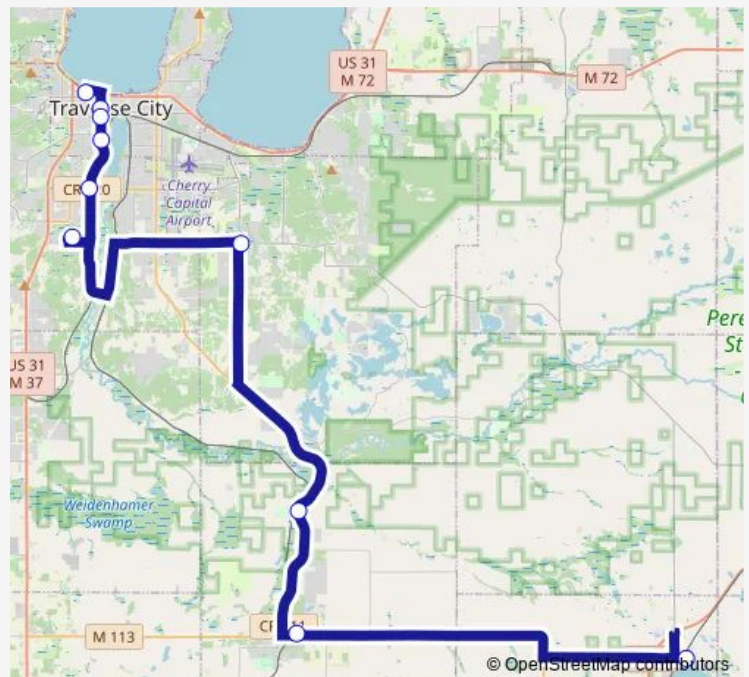

Garfield Road @ Mayfield Post Office

Oleson's @ Three Mile

Liv Arbors

Cass Rd Transfer Station

Cass St @ Sixteenth Street (Ob)

Cass St @ Tenth Street (outbound)

Cass St @ Lake Ave (Inbound)

Downtown Hall St Transfer Station

Sunday —

Route info

Direction: M-113 E @ Northland Foods (Park-n-Ride)

Stops: 9

Trip Duration: 0 hour 50 min

13 — Traverse City to Kingsley / Fife Lake

Direction

Downtown Hall St Transfer Station — Downtown Fife Lake
(Merritt & Lakecrest)

Direction: Downtown Hall St Transfer Station

Stops: 10

Trip Duration: 1 hour 5 min

Direction

Downtown Fife Lake (Merritt & Lakecrest) — Downtown Hall St Transfer Station

10 stops

[Open route schedule](#)

Downtown Fife Lake (Merritt & Lakecrest)

Friday 06:10-18:40

Saturday 10:40

Sunday 10:40

Route info

Direction: Downtown Fife Lake (Merritt & Lakecrest)

Stops: 10

Trip Duration: 1 hour 5 min

13 Bus time schedules and route maps are available in an offline PDF at busmaps.com. Use the busmaps.com website to see live bus times, train schedule or subway schedule, and step-by-step directions for all public transit in Traverse City