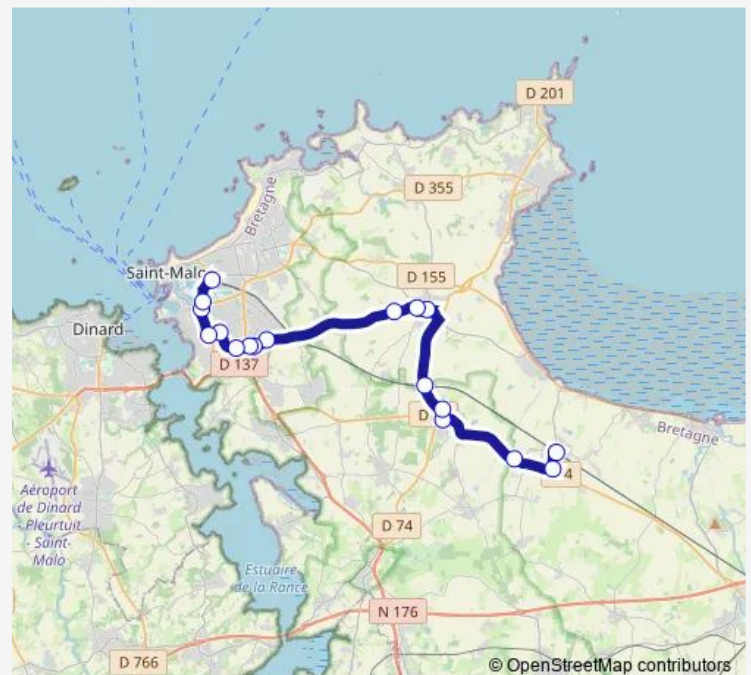

Route schedule

Gare — Gares - Quai C

Monday 07:00-19:10

Tuesday 07:00-19:10

Wednesday 07:00-19:10

Thursday 07:00-19:10

Friday 07:00-19:10

Saturday 07:00-19:10

Sunday 12:40-18:45

Route info

Direction: Gare

Stops: 18

Trip Duration: 0 hour 38 min

13 — Ligne 13

Direction

Gares - Quai C — Gare

18 stops

[Open route schedule](#)

Gares - Quai C

Maupertuis-Hôpital

Hôpital

Espadon

Jean Hus

Launay Breton

Wednesday 06:15-18:20

Thursday 06:15-18:20

Friday 06:15-18:20

Saturday 07:50-19:25

Sunday 10:15-19:25

Route info

Direction: Gares - Quai C

Stops: 18