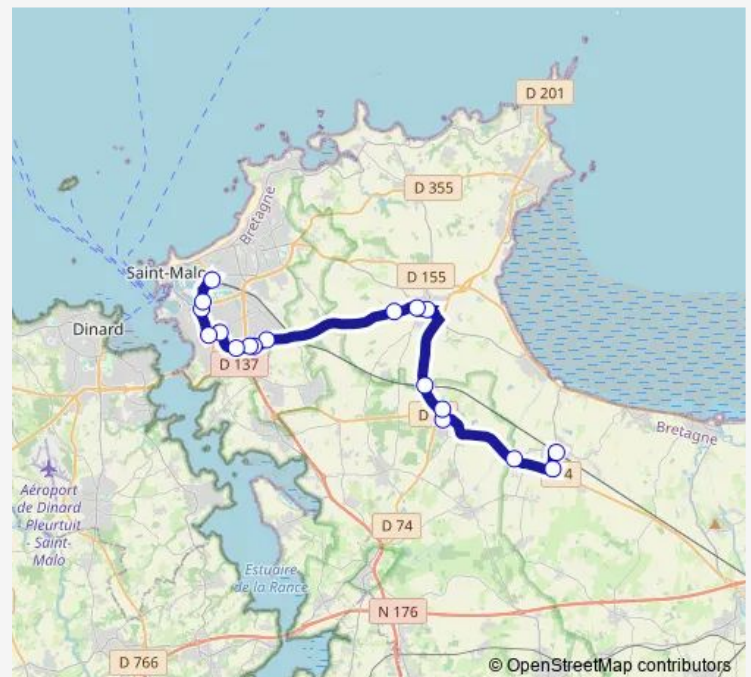

Route schedule

Gare — Gares - Quai C

Monday 07:00-19:10

Tuesday 07:00-19:10

Wednesday 07:00-19:10

Thursday 07:00-19:10

Friday 07:00-19:10

Saturday 07:00-19:10

Sunday 12:40-18:45

Route info

Direction: Gare

Stops: 18

Trip Duration: 0 hour 38 min

13 — Ligne 13

Direction

Gares - Quai C — Gare

18 stops

[Open route schedule](#)

Gares - Quai C

Maupertuis-Hôpital

Hôpital

Espadon

Jean Hus

Launay Breton

Wednesday 06:15-18:20

Thursday 06:15-18:20

Friday 06:15-18:20

Saturday 07:50-19:25

Sunday 10:15-19:25

Route info

Direction: Gares - Quai C

Stops: 18