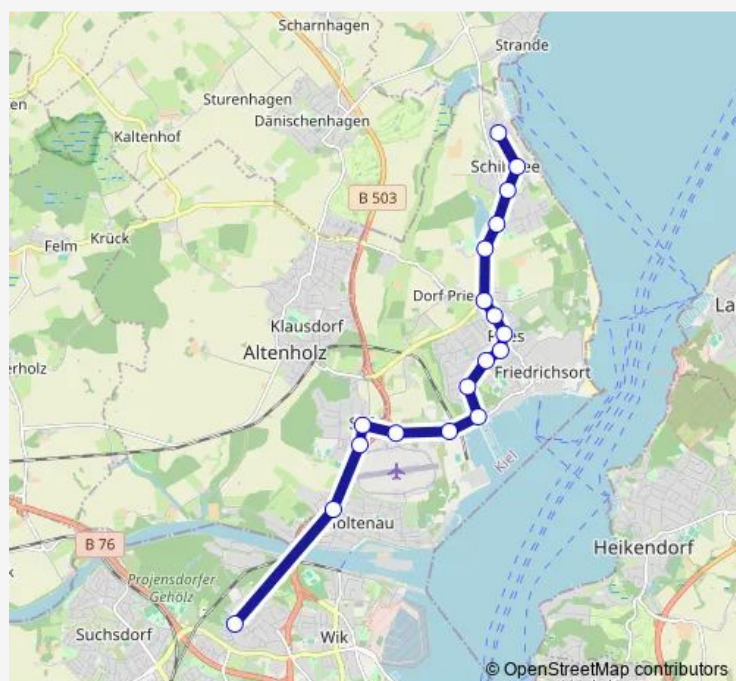

Direction

Olympiazentrum A — Ernst-Barlach-Gymnasium A

18 stops

[Open route schedule](#)

Olympiazentrum A

Schilksee, Kirche A

Funkstellenweg A

Schilksee Süd A

Seekamp A

Kreuzung Pries C

Grüffkamp A

Claudiusstraße A

Redinskamp A

Ottomar-Enking-Straße A

Fehrsstraße A

Prieser Strand A

Schusterkrug A

Flughafen Kiel A

Ostpreußenplatz A

Stettiner Weg A

Immelmannstraße A

Ernst-Barlach-Gymnasium A

Route schedule

Olympiazentrum A — Ernst-Barlach-Gymnasium A

Monday	07:28
Tuesday	07:28
Wednesday	07:28
Thursday	07:28
Friday	—
Saturday	—
Sunday	—

Route info

Direction: Olympiazentrum A

Stops: 18

Trip Duration: 0 hour 27 min

13 Bus time schedules and route maps are available in an offline PDF at busmaps.com. Use the busmaps.com website to see live bus times, train schedule or subway schedule, and step-by-step directions for all public transit in Kiel