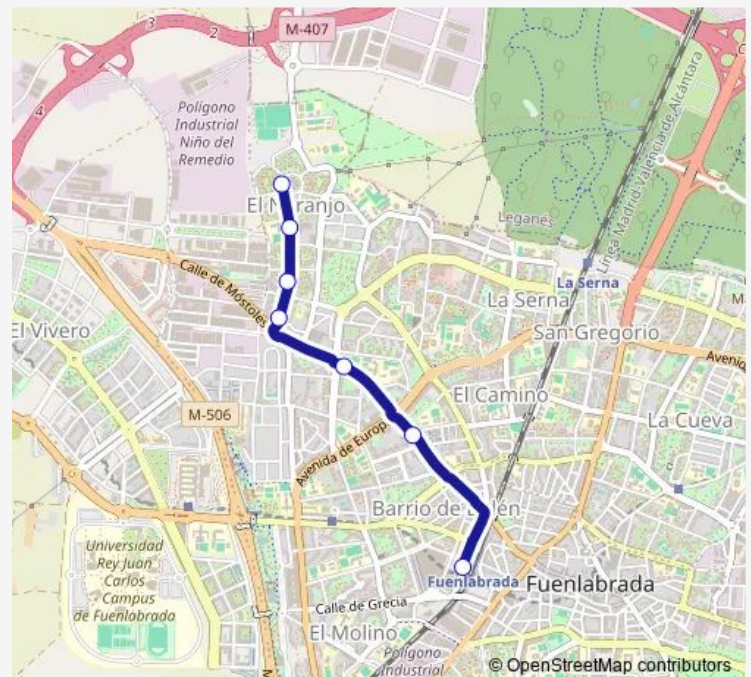

Tuesday 03:50-06:00

Wednesday 03:50-06:00

Thursday 03:50-06:00

Friday 03:50-06:00

Saturday —

Sunday —

Route info

Direction: Galicia-EL Naranjo

Stops: 7

Trip Duration: 0 hour 15 min

13 Bus time schedules and route maps are available in an offline PDF at busmaps.com. Use the busmaps.com website to see live bus times, train schedule or subway schedule, and step-by-step directions for all public transit in Fuenlabrada