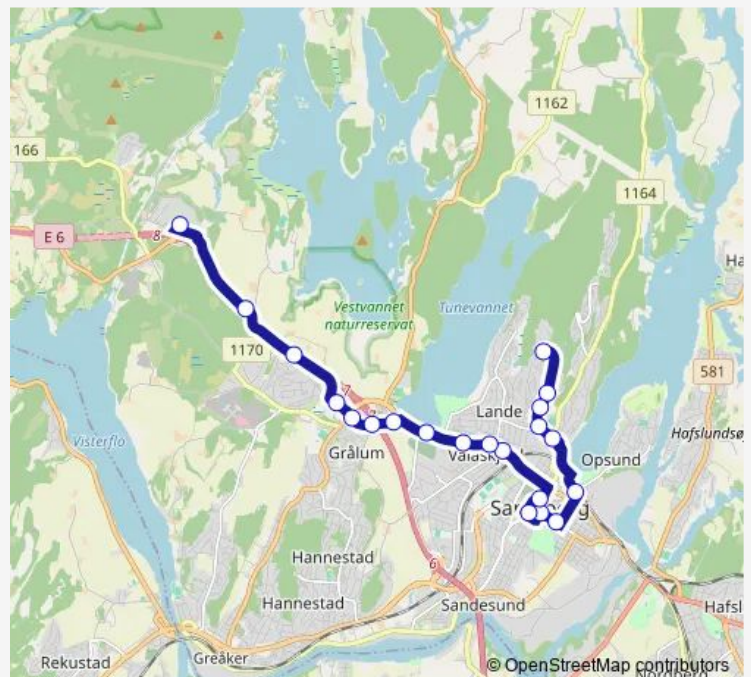

Thursday 06:25-22:25

Friday 06:25-22:25

Saturday 06:25-22:25

Sunday 06:25-22:25

Route info

Direction: Blessom snuplass

Stops: 21

Trip Duration: 0 hour 25 min

13 — Kalnes - Blessom

Direction

Sykehuset Østfold Kalnes — Blessom snuplass

20 stops

[Open route schedule](#)

Sykehuset Østfold Kalnes

Kalnessletta

Bjørnstadjordet fv. 118