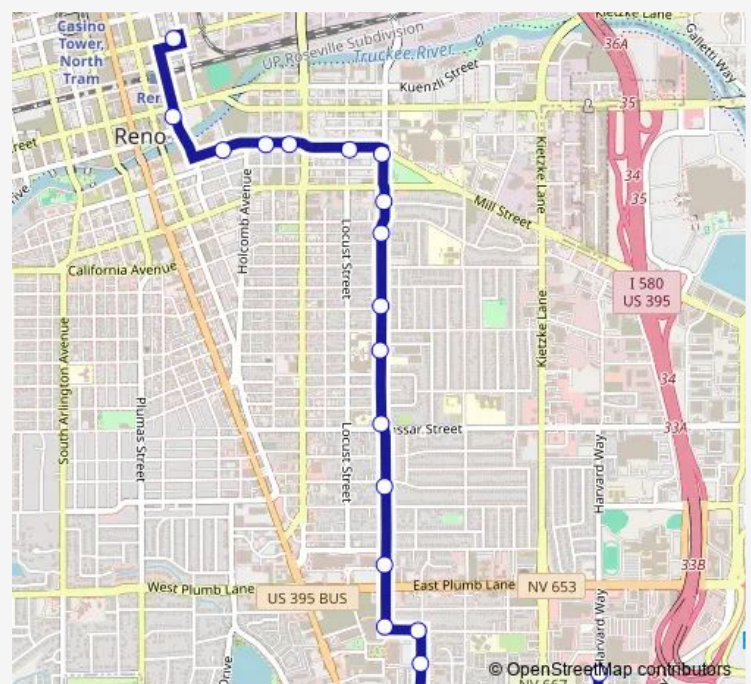

Locust Street and Wonder Street

Locust Street and Crampton Street

Locust Street and Roberts Street

Locust Street and Stewart Street

Ryland Street and Locust Street

Route schedule

Harvard Way and E Grove Street — RTC 4th Street Station Bay A 4SS (Rt 13)

Monday 06:32-23:32

Tuesday 06:32-23:32

Wednesday 06:32-23:32

Thursday 06:32-23:32

Friday 06:32-23:32

Saturday 06:32-23:32

Sunday 05:32-18:32

Route info

Direction: Harvard Way and E Grove Street

Stops: 28

Trip Duration: 0 hour 22 min

13 — VA Hospital / Grove

Kirman Avenue AND Ryland Street

Mill Street and Locust Street

Mill Street and S Wells Avenue

Mill Street and High Street

Lake Street and Mill Street

Lake Street and E 2nd Street

RTC 4th Street Station Bay A 4SS (Rt 13)

Direction

RTC 4th Street Station Bay A 4SS (Rt 13) — Harvard Way and E Grove Street

21 stops

[Open route schedule](#)