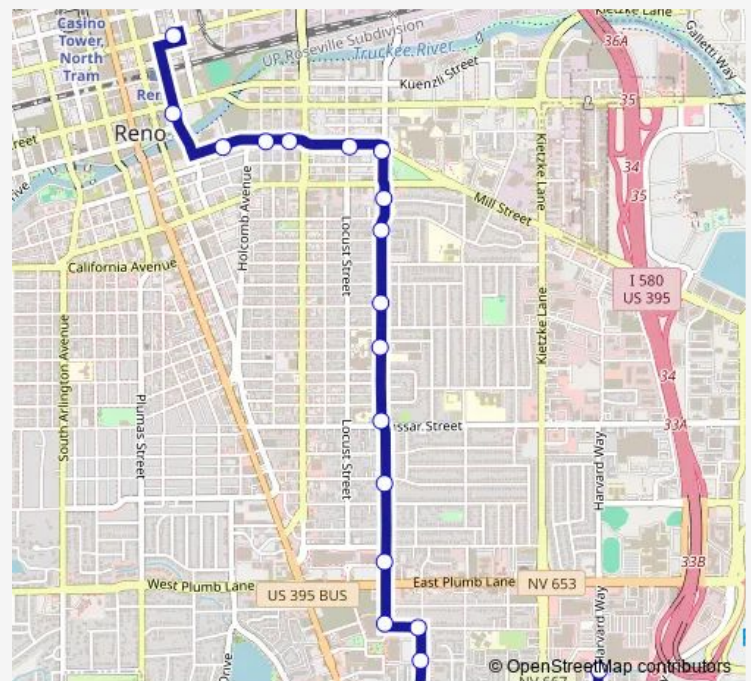

Linden Street and Yori Avenue

Wrondel Way and E Grove Street

Apple Street and Wrondel Way

Kirman Avenue and Apple Street

Kirman Avenue and Casazza Drive

Locust Street and Colorado River Boulevard

Locust Street and Capitol Hill Avenue

Locust Street and Wonder Street

Locust Street and Crampton Street

Locust Street and Roberts Street

Locust Street and Stewart Street

Ryland Street and Locust Street

Route schedule

Harvard Way and E Grove Street — RTC 4th Street Station Bay A 4SS (Rt 13)

Monday 06:32-23:32

Tuesday 06:32-23:32

Wednesday 06:32-23:32

Thursday 06:32-23:32

Friday 06:32-23:32

Saturday 06:32-23:32

Sunday 05:32-18:32

Route info

Direction: Harvard Way and E Grove Street

Stops: 28

Trip Duration: 0 hour 22 min

13 — VA Hospital / Grove

Kirman Avenue AND Ryland Street

Mill Street and Locust Street

Mill Street and S Wells Avenue

Mill Street and High Street